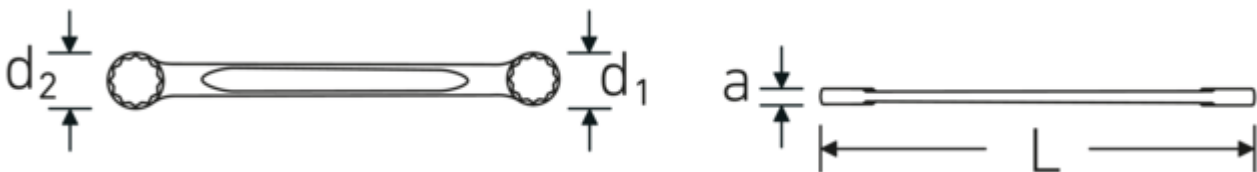

Double-ended ring spanner, metric

StahlwilleSTABIL®21

Art.No. 41050810
GTIN 4018754021246
Model 21 8 x 10

Label. Double-ended ring spanner Spanner size 8 mm L.115mm

Features. StahlwilleSTABIL®

- straight
- DIN 837/ISO 10103
- Chrome Alloy Steel, chrome plated

Advantages.

Straight

Technical Drawing.

Technical Attributes.

a	6 mm
Drive profile	Double hexagon AS-Drive®
d1	12,5 mm
d2	15,4 mm

Logistics data.

Depth mm (IFS)	115
Width mm (IFS)	15
Height mm (IFS)	6
Length (packed, mm)	115

Length mm (L)	115 mm	Width (packed, mm)	60
Spanner width 1 [mm]	8 mm	Height (packed, mm)	16
Spanner width 2 [mm]	10 mm	Volume (packed, dm3)	0.1104 dm3
		Art. no.	41050810
		Weight (gross, kg)	0,180
		Weight PAP (kg)	0,000
		Weight PVC (kg)	0,004
		GTIN	4018754021246
		Country of origin	GERMANY
		Region of origin	Nordrhein-Westfalen
		WEEE/ElektroG	nicht ear-pflichtig
		Customs tariff no.	82041100
		Packing standard	10
		Weight	18 g