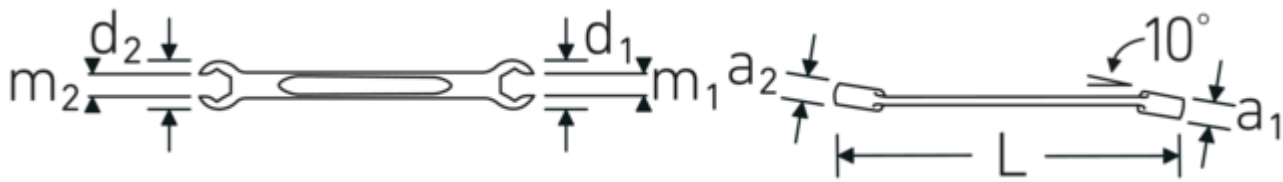

Double-ended ring spanner OPEN RING, angled, inch, hex

OPEN RING 24a

Art.No. 41481620
GTIN 4018754022847
Model OPEN RING 24a 1/4 x 5/16

Label. Double-ended ring spanner, angled Spanner size 1/4 x 5/16 " L.105mm

Features.

- hexagon
- Chrome Alloy Steel, chrome plated

Advantages.

With hexagon

Technical Drawing.

Technical Attributes.

a1	5,5 mm
a2	7 mm
Drive profile	hex AS-Drive®
d1	16,5 mm
d2	18 mm
Length mm (L)	105 mm

Logistics data.

Depth mm (IFS)	107
Width mm (IFS)	18
Height mm (IFS)	8
Length (packed, mm)	120
Width (packed, mm)	41
Height (packed, mm)	33

m1	3,7 mm	Volume (packed, dm3)	0.16236 dm3
m2	5 mm	Art. no.	41481620
Spanner width 1 [inch]	1/4 "	Weight (gross, kg)	0,320
Spanner width s 2 [inch]	5/16 "	Weight PAP (kg)	0,000
		Weight PVC (kg)	0,009
		GTIN	4018754022847
		Country of origin	GERMANY
		Region of origin	Nordrhein-Westfalen
		WEEE/ElektroG	nicht ear-pflichtig
		Customs tariff no.	82041100
		Packing standard	10
		Weight	32 g

Variants.

Art. no.	Art. no. (ERP)	Description	GTIN
41481620	OPEN RING 24a 1/4 x 5/16	Double-ended ring spanner, angled Spanner size 1/4 x 5/16 " L.105mm	4018754022847
41482024	OPEN RING 24a 5/16 x 3/8	Double-ended ring spanner, angled Spanner size 5/16 x 3/8 " L.145mm	4018754022854
41482428	OPEN RING 24a 3/8 x 7/16	Double-ended ring spanner, angled Spanner size 3/8 x 7/16 " L.155mm	4018754022861
41483234	OPEN RING 24a 1/2 x 9/16	Double-ended ring spanner, angled Spanner size 1/2 x 9/16 " L.180mm	4018754022878