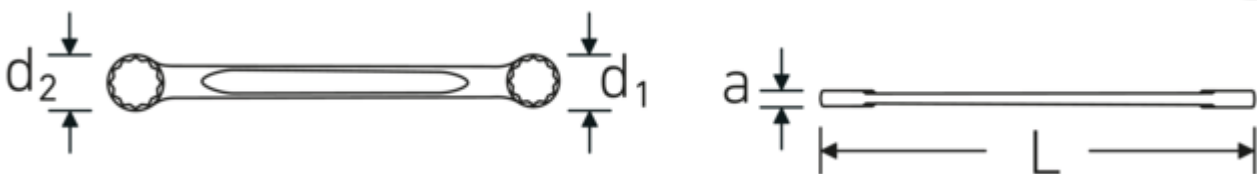

Double-ended ring spanner, metric

StahlwilleSTABIL®21

Art.No. 41052124
GTIN 4018754021390
Model 21 21 x 24

Label. Double-ended ring spanner Spanner size 21 x 24 mm L.235mm

Features. StahlwilleSTABIL®

- straight
- DIN 837/ISO 10103
- Chrome Alloy Steel, chrome plated

Advantages.

Straight

Technical Drawing.

Technical Attributes.

a	10 mm
Drive profile	Double hexagon AS-Drive®
d1	30,5 mm
d2	34,7 mm

Logistics data.

Depth mm (IFS)	233
Width mm (IFS)	35
Height mm (IFS)	10
Length (packed, mm)	280

Length mm (L)	235 mm	Width (packed, mm)	50
Spanner width 1 [mm]	21 mm	Height (packed, mm)	40
Spanner width 2 [mm]	24 mm	Volume (packed, dm3)	0.56 dm3
		Art. no.	41052124
		Weight (gross, kg)	0,640
		Weight PAP (kg)	0,000
		Weight PVC (kg)	0,012
		GTIN	4018754021390
		Country of origin	GERMANY
		Region of origin	Nordrhein-Westfalen
		WEEE/ElektroG	nicht ear-pflichtig
		Customs tariff no.	82041100
		Packing standard	5
		Weight	128 g