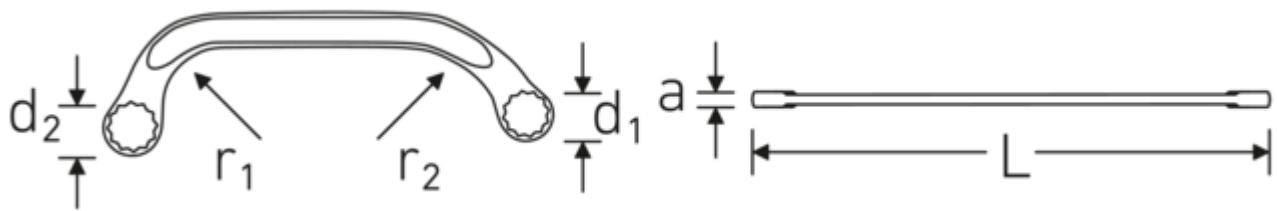

**Double-ended ring spanner
STARTER, metric**

STARTER 27

Art.No. **41091416**
GTIN **4018754022052**
Model **STARTER 27 14 x 16**

Label. Double-ended ring spanner Spanner size 14 x 16 mm L.179mm

- Features.**
- ISO 3318
 - Chrome Alloy Steel, chrome plated

Advantages.

ISO 3318

Technical Drawing.

Technical Attributes.

a	7,5 mm
Drive profile	Double hexagon AS-Drive®
d1	21 mm
d2	24,5 mm
Length mm (L)	179 mm

Logistics data.

Depth mm (IFS)	179
Width mm (IFS)	63
Height mm (IFS)	8
Length (packed, mm)	181
Width (packed, mm)	65

r1	36 mm	Height (packed, mm)	60
r2	64 mm	Volume (packed, dm3)	0.7059 dm3
Spanner width 1 [mm]	14 mm	Art. no.	41091416
Spanner width 2 [mm]	16 mm	Weight (gross, kg)	0,910
		Weight PAP (kg)	0,000
		Weight PVC (kg)	0,010
		GTIN	4018754022052
		Country of origin	GERMANY
		Region of origin	Nordrhein-Westfalen
		WEEE/ElektroG	nicht ear-pflichtig
		Customs tariff no.	82041100
		Packing standard	10
		Weight	91 g

Variants.

Art. no.	Art. no. (ERP)	Description	GTIN
41091012	STARTER 27 10 x 12	Double-ended ring spanner Spanner size 10 x 12 mm L.150mm	4018754022038
41091113	STARTER 27 11 x 13	Double-ended ring spanner Spanner size 11 x 13 mm L.150mm	4018754022045
41091416	STARTER 27 14 x 16	Double-ended ring spanner Spanner size 14 x 16 mm L.179mm	4018754022052
41091417	STARTER 27 14 x 17	Double-ended ring spanner Spanner size 14 x 17 mm L.179mm	4018754022069
41091517	STARTER 27 15 x 17	Double-ended ring spanner Spanner size 15 x 17 mm L.184mm	4018754022076
41091618	STARTER 27 16 x 18	Double-ended ring spanner Spanner size 16 x 18 mm L.200mm	4018754096770
41091922	STARTER 27 19 x 22	Double-ended ring spanner Spanner size 19 x 22 mm L.225mm	4018754022090