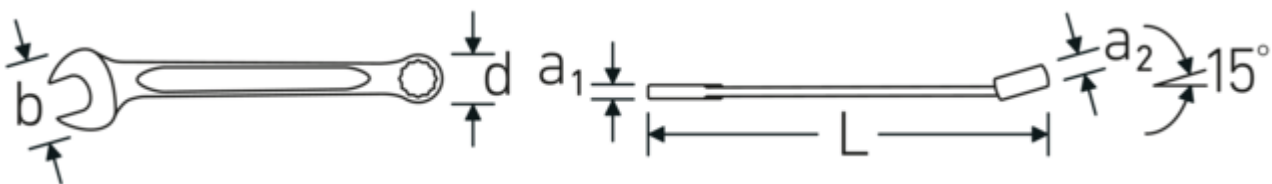

Combination spanner OPEN BOX, inch
OPEN BOX 13a

Art.No. 40484141
GTIN 4018754020218
Model OPEN BOX 13a 25/32

Label. Combination spanner OPEN BOX long Spanner size 25/32 " L.235mm

Features. • Chrome Alloy Steel, chrome plated

Advantages.

Made in Germany – STAHLWILLE Combination spanner OPEN BOX, inch , open end 15 °angled, length 235 mm, DIN 3113 Form A, , 40484141.

Technical Drawing.

Technical Attributes.

a1	7 mm
a2	13 mm
Width mm (b)	45 mm
d	29 mm
DIN	DIN 3113 Form A
Length mm (L)	235 mm

Logistics data.

Depth mm (IFS)	235
Width mm (IFS)	45
Height mm (IFS)	13
Length (packed, mm)	245
Width (packed, mm)	65
Height (packed, mm)	20

Jaw angle	15 °	Volume (packed, dm3)	0.3185 dm3
Ringstellung	15 °	Art. no.	40484141
Spanner width 1 [inch]	25/32 "	Weight (gross, kg)	0,875
Spanner width s 2 [inch]	25/32 "	Weight PAP (kg)	0,000
		Weight PVC (kg)	0,012
		GTIN	4018754020218
		Country of origin	GERMANY
		Region of origin	Nordrhein-Westfalen
		WEEE/ElektroG	nicht ear-pflichtig
		Customs tariff no.	82041100
		Packing standard	5
		Weight	175 g