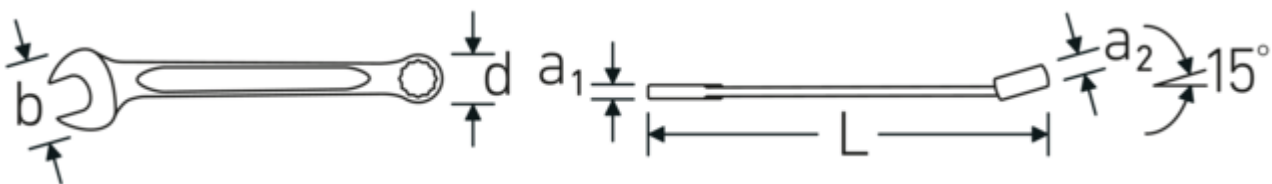

Combination spanner OPEN BOX, inch
OPEN BOX 13a

Art.No. 40486464
GTIN 4018754020324
Model OPEN BOX 13a 1 1/2

Label. Combination spanner OPEN BOX long Spanner size 1 1/2 " L.480mm

Features. • Chrome Alloy Steel, chrome plated

Advantages.

Made in Germany – STAHLWILLE Combination spanner OPEN BOX, inch , open end 15 °angled, length 480 mm, DIN 3113 Form A, , 40486464.

Technical Drawing.

Technical Attributes.

a1	11 mm
a2	19 mm
Width mm (b)	87 mm
d	53,6 mm
DIN	DIN 3113 Form A
Length mm (L)	480 mm

Logistics data.

Depth mm (IFS)	482
Width mm (IFS)	84
Height mm (IFS)	33
Length (packed, mm)	483
Width (packed, mm)	85
Height (packed, mm)	34

Jaw angle	15 °	Volume (packed, dm3)	1.39587 dm3
Ringstellung	15 °	Art. no.	40486464
Spanner width 1 [inch]	1 1/2 "	Weight (gross, kg)	0,950
Spanner width s 2 [inch]	1 1/2 "	Weight PAP (kg)	0,000
		Weight PVC (kg)	0,020
		GTIN	4018754020324
		Country of origin	GERMANY
		Region of origin	Nordrhein-Westfalen
		WEEE/ElektroG	nicht ear-pflichtig
		Customs tariff no.	82041100
		Packing standard	1
		Weight	950 g