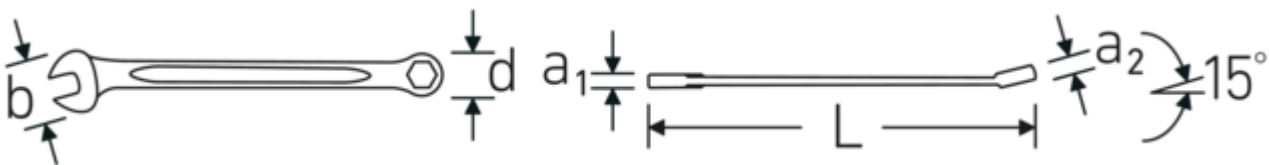

Combination spanner OPEN BOX, metric

OPEN BOX 16

Art.No. 40093535
GTIN 4018754019090
Model OPEN BOX 16 3,5

Label. Combination spanner OPEN BOX long Spanner size 3.5 mm L.75mm

Features.

- ISO 3318
- Chrome Alloy Steel, chrome plated

Advantages.

High-quality combination spanner set Combination spanner OPEN BOX, metric , jaw side 15 ° angled, length 75 mm, ISO 3318, , 40093535.

Technical Drawing.

Technical Attributes.

a1	3 mm
a2	3,2 mm
Width mm (b)	10 mm
d	6,6 mm
DIN	ISO 3318
Length mm (L)	75 mm

Logistics data.

Depth mm (IFS)	76
Width mm (IFS)	10
Height mm (IFS)	4
Length (packed, mm)	80
Width (packed, mm)	23
Height (packed, mm)	12

Jaw angle	15 °	Volume (packed, dm3)	0.02208 dm3
Spanner width 1 [mm]	3.5 mm	Art. no.	40093535
Ringstellung	15 °	Weight (gross, kg)	0,063
Spanner width 2 [mm]	3.5 mm	Weight PAP (kg)	0,000
		Weight PVC (kg)	0,002
		GTIN	4018754019090
		Country of origin	GERMANY
		Region of origin	Nordrhein-Westfalen
		WEEE/ElektroG	nicht ear-pflichtig
		Customs tariff no.	82041100
		Packing standard	10
		Weight	6 g