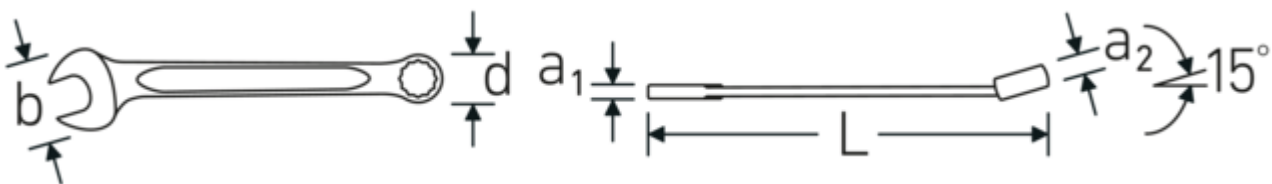

Combination spanner OPEN BOX, inch
OPEN BOX 13a

Art.No. 40486666
GTIN 4018754020331
Model OPEN BOX 13a 1 5/8

Label. Combination spanner OPEN BOX long Spanner size 1 5/8 " L.480mm

Features. • Chrome Alloy Steel, chrome plated

Advantages.

Made in Germany – STAHLWILLE Combination spanner OPEN BOX, inch , open end 15 °angled, length 480 mm, DIN 3113 Form A, , 40486666.

Technical Drawing.

Technical Attributes.

a1	11 mm
a2	19 mm
Width mm (b)	88 mm
d	58 mm
DIN	DIN 3113 Form A
Length mm (L)	480 mm

Logistics data.

Depth mm (IFS)	480
Width mm (IFS)	88
Height mm (IFS)	32
Length (packed, mm)	481
Width (packed, mm)	89
Height (packed, mm)	33

Jaw angle	15 °	Volume (packed, dm3)	1.412697 dm3
Ringstellung	15 °	Art. no.	40486666
Spanner width 1 [inch]	1 5/8 "	Weight (gross, kg)	0,980
Spanner width s 2 [inch]	1 5/8 "	Weight PAP (kg)	0,000
		Weight PVC (kg)	0,017
		GTIN	4018754020331
		Country of origin	GERMANY
		Region of origin	Nordrhein-Westfalen
		WEEE/ElektroG	nicht ear-pflichtig
		Customs tariff no.	82041100
		Packing standard	1
		Weight	1021 g