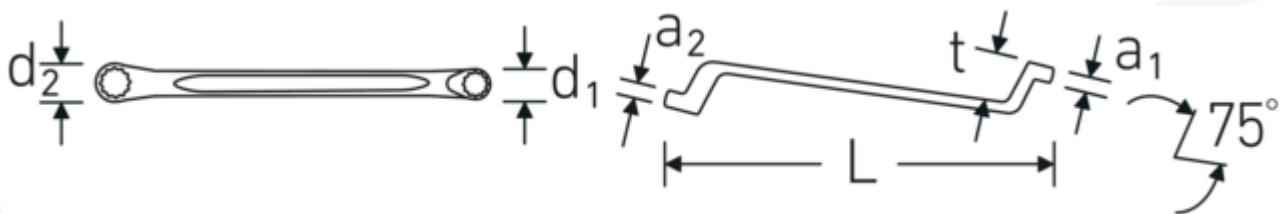

**Double ended ring spanner, metric, offset**

**StahlwilleSTABIL®20**

Art.No. **41041617**  
 GTIN **4018754020942**  
 Model **StahlwilleSTABIL 20 16 x 17**

**Label.** Double-ended ring spanner Spanner size 16 x 17 mm L.255mm

**Features.** StahlwilleSTABIL®

- offset
- DIN 838/ISO 10104
- Chrome Alloy Steel, chrome plated

**Advantages.**

Low-crank Manufactured from durable chrome-alloy steel for a long service life and resistance to wear.

**Technical Drawing.**

**Technical Attributes.**

a1 11 mm  
 a2 12 mm

**Logistics data.**

Depth mm (IFS) 266  
 Width mm (IFS) 27  
 Height mm (IFS) 32

<b>Drive profile</b>	Double hexagon AS-Drive®	<b>Length (packed, mm)</b>	290
<b>d1</b>	23,9 mm	<b>Width (packed, mm)</b>	100
<b>d2</b>	25,3 mm	<b>Height (packed, mm)</b>	57
<b>Length mm (L)</b>	255 mm	<b>Volume (packed, dm3)</b>	1.653 dm3
<b>Spanner width 1 [mm]</b>	16 mm	<b>Art. no.</b>	41041617
<b>Spanner width 2 [mm]</b>	17 mm	<b>Weight (gross, kg)</b>	1,810
<b>t</b>	27 mm	<b>Weight PAP (kg)</b>	0,000
		<b>Weight PVC (kg)</b>	0,014
		<b>GTIN</b>	4018754020942
		<b>Country of origin</b>	GERMANY
		<b>Region of origin</b>	Nordrhein-Westfalen
		<b>WEEE/ElektroG</b>	nicht ear-pflichtig
		<b>Customs tariff no.</b>	82041100
		<b>Packing standard</b>	10
		<b>Weight</b>	181 g