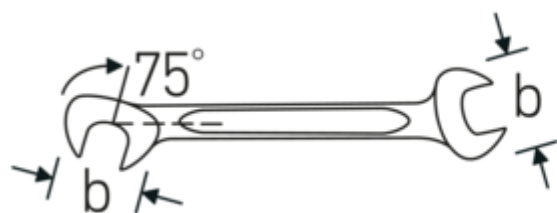

**Small double-open ended spanner**  
**ELECTRIC, inch**

**ELECTRIC 12a**

Art.No. **40461010**  
GTIN **4018754019922**  
Model **ELECTRIC 12a 5/32**

**Label.**

Double open-ended spanner, small Spanner size null" L.70mm

**Features.**

- spanners with equal widths across flats
- straight design, jaw position 15° and 75°
- sturdy, slim and lightweight intelligent design
- high bending strength due to double T-profile
- STAHLWILLE's round finish ensures a surface that is pleasant to the skin and has a good grip
- extremely sturdy, exceptionally durable
- drop-forged, hardened and cooled in oil bath
- chrome-alloy steel, chrome plated

**Technical Drawing.**

**Technical Attributes.**

a	2 mm
Width mm (b)	10,5 mm
Length mm (L)	70 mm
Jaw angle	15/75 °
Spanner width 1 [inch]	5/32 "

**Logistics data.**

Depth mm (IFS)	70
Width mm (IFS)	11
Height mm (IFS)	2
Length (packed, mm)	70
Width (packed, mm)	40

<b>Spanner width s 2 [inch]</b>	5/32 "	<b>Height (packed, mm)</b>	7
		<b>Volume (packed, dm3)</b>	0.0196 dm3
		<b>Art. no.</b>	40461010
		<b>Weight (gross, kg)</b>	0,053
		<b>Weight PAP (kg)</b>	0,000
		<b>Weight PVC (kg)</b>	0,002
		<b>GTIN</b>	4018754019922
		<b>Country of origin</b>	GERMANY
		<b>Region of origin</b>	Nordrhein-Westfalen
		<b>WEEE/ElektroG</b>	nicht ear-pflichtig
		<b>Customs tariff no.</b>	82041100
		<b>Packing standard</b>	10
		<b>Weight</b>	5 g