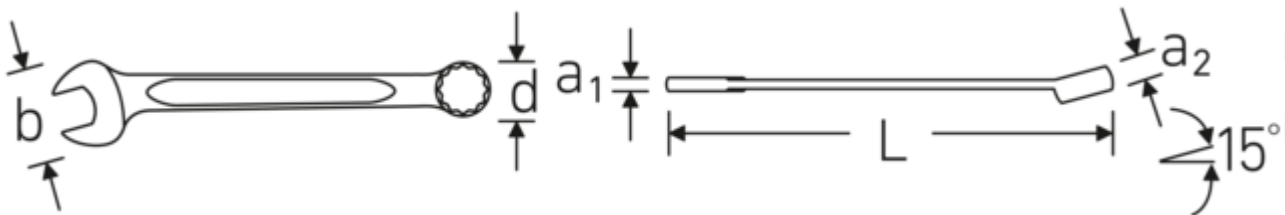

Combination spanner, inch

130a

Art.No. 40571616
GTIN 4018754020621
Model 130a 1/4

Label. Combination spanner Spanner size 1/4 " L.105mm

Features.

- Fed. Spec. GGG-W-636 E
- HPQ® heavy-duty steel, chrome-plated

Advantages.

Made in Germany – STAHLWILLE Combination spanner, inch , open end 15 ° angled, length 105 mm, Fed. Spec. GGG-W-636 E, , 40571616.

Technical Drawing.

Technical Attributes.

a1	3,6 mm
a2	6 mm
Width mm (b)	14,2 mm
d	9,8 mm

Logistics data.

Depth mm (IFS)	114
Width mm (IFS)	14
Height mm (IFS)	9
Length (packed, mm)	120

DIN	Fed. Spec. GGG-W-636 E	Width (packed, mm)	25
Length mm (L)	105 mm	Height (packed, mm)	25
Jaw angle	15 °	Volume (packed, dm3)	0.075 dm3
Ringstellung	15 °	Art. no.	40571616
Spanner width 1 [inch]	1/4 "	Weight (gross, kg)	0,130
Spanner width s 2 [inch]	1/4 "	Weight PAP (kg)	0,000
		Weight PVC (kg)	0,003
		GTIN	4018754020621
		Country of origin	GERMANY
		Region of origin	Nordrhein-Westfalen
		WEEE/ElektroG	nicht ear-pflichtig
		Customs tariff no.	82041100
		Packing standard	10
		Weight	15 g

Variants.

Art. no.	Art. no. (ERP)	Description	GTIN
40571616	130a 1/4	Combination spanner Spanner size 1/4 " L.105mm	4018754020621
40571818	130a 9/32	Combination spanner Spanner size 9/32 " L.110mm	4018754020638
40572020	130a 5/16	Combination spanner Spanner size 5/16 " L.115mm	4018754020645
40572222	130a 11/32	Combination spanner Spanner size 11/32 " L.120mm	4018754020652
40572424	130a 3/8	Combination spanner Spanner size 3/8 " L.125mm	4018754020669
40572828	130a 7/16	Combination spanner Spanner size 7/16 " L.135mm	4018754020676
40573232	130a 1/2	Combination spanner Spanner size 1/2 " L.150mm	4018754020683
40573434	130a 9/16	Combination spanner Spanner size 9/16 " L.165mm	4018754020690