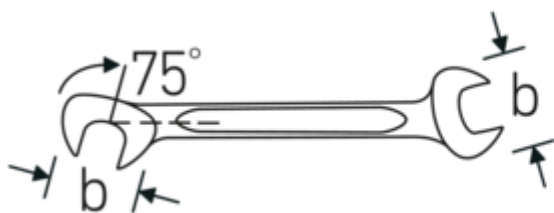

Small double-open ended spanner
ELECTRIC, metric

ELECTRIC 12

Art.No. **40061313**
GTIN **4018754018642**
Model **ELECTRIC 12 13**

Label. Double open-ended spanner, small Spanner size nullmm L.131mm

- Features.**
- straight design, jaw position 15° and 75°
 - sturdy, slim and lightweight intelligent design
 - high bending strength due to double T-profile
 - STAHLWILLE's round finish ensures a surface that is pleasant to the skin and has a good grip
 - extremely sturdy, exceptionally durable
 - drop-forged, hardened and cooled in oil bath
 - chrome-alloy steel, chrome plated

Technical Drawing.

Technical Attributes.

a	3 mm
Width mm (b)	28,3 mm
Length mm (L)	131 mm
Jaw angle	15/75 °
Spanner width 1 [mm]	13 mm
Spanner width 2 [mm]	13 mm

Logistics data.

Depth mm (IFS)	131
Width mm (IFS)	29
Height mm (IFS)	3
Length (packed, mm)	140
Width (packed, mm)	70
Height (packed, mm)	20

Volume (packed, dm3)	0.196 dm3
Art. no.	40061313
Weight (gross, kg)	0,375
Weight PAP (kg)	0,000
Weight PVC (kg)	0,004
GTIN	4018754018642
Country of origin	GERMANY
Region of origin	Nordrhein-Westfalen
WEEE/ElektroG	nicht ear-pflichtig
Customs tariff no.	82041100
Packing standard	10
Weight	37 g

40061414

ELECTRIC 12 14

Double open-ended spanner, small
Spanner size nullmm L.131mm

4018754018659

GTIN-Code.

STAHLWILLE Eduard Wille GmbH & Co. KG

Lindenallee 27 · 42349 Wuppertal · Germany · Phone: +49 202 4791-0 · Fax: +49 202 4791-200