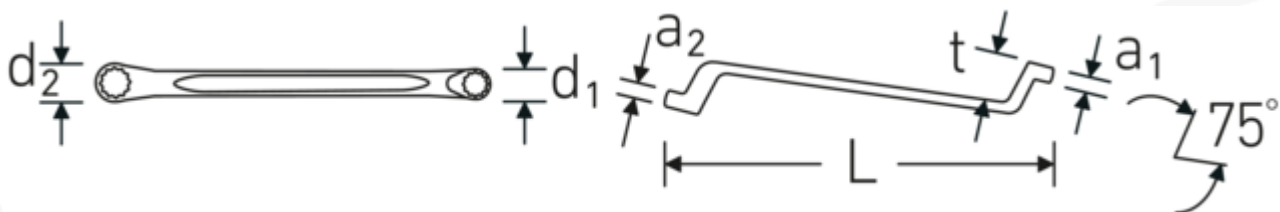

Technical Drawing.

Technical Attributes.

a1	15 mm
a2	16 mm

Logistics data.

Depth mm (IFS)	365
Width mm (IFS)	45
Height mm (IFS)	16