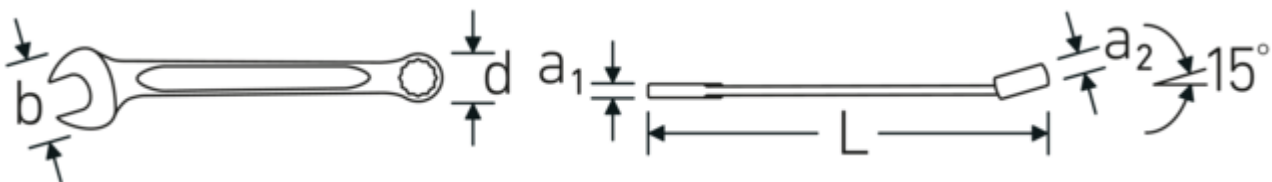

Double T-profile

Offset Shaft Design

Anti-Slip-Drive

The AS-Drive® profile enables highforce transmission without damaging the fasteners. While the force acts on the flats of the screws, the corners are left free and are not rounded off.

Technical Drawing.

Technical Attributes.

a1	4,8 mm
a2	8 mm
Width mm (b)	26 mm
d	16,4 mm
DIN	DIN 3113 Form A
Length mm (L)	135 mm
Jaw angle	15 °
Spanner width 1 [mm]	11 mm
Ringstellung	15 °
Spanner width 2 [mm]	11 mm
t	10 mm