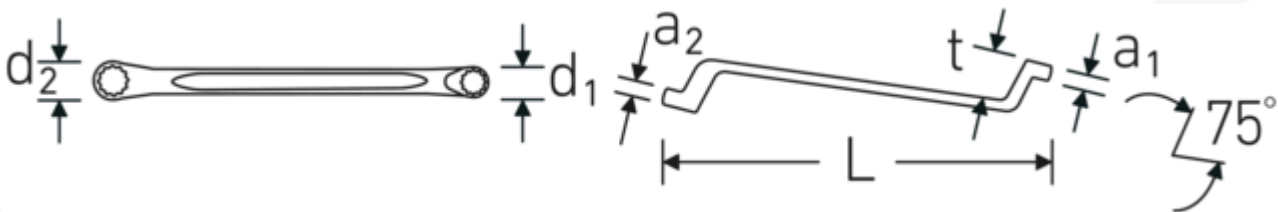

Technical Drawing.

Technical Attributes.

a1	13 mm
a2	14 mm

Logistics data.

Depth mm (IFS)	313
Width mm (IFS)	36
Height mm (IFS)	33