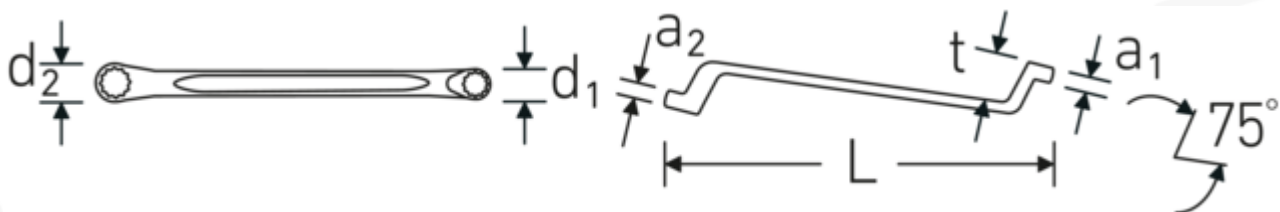

Double ended ring spanner, metric, offset

StahlwilleSTABIL®20

Art.No. 41044650
GTIN 4018754021208
Model StahlwilleSTABIL 20 46 x 50

Label. Double-ended ring spanner Spanner size 46 x 50 mm L.535mm

Features. StahlwilleSTABIL®

- offset
- DIN 838/ISO 10104
- Chrome Alloy Steel, chrome plated

Advantages.

Low-crank Manufactured from durable chrome-alloy steel for a long service life and resistance to wear.

Technical Drawing.

Technical Attributes.

a1	19 mm
a2	20 mm

Logistics data.

Depth mm (IFS)	535
Width mm (IFS)	73
Height mm (IFS)	20

Drive profile	Double hexagon AS-Drive®	Length (packed, mm)	540
d1	65,2 mm	Width (packed, mm)	74
d2	73 mm	Height (packed, mm)	20
Length mm (L)	535 mm	Volume (packed, dm3)	0.7992 dm3
Spanner width 1 [mm]	46 mm	Art. no.	41044650
Spanner width 2 [mm]	50 mm	Weight (gross, kg)	1,709
t	45 mm	Weight PAP (kg)	0,000
		Weight PVC (kg)	0,000
		GTIN	4018754021208
		Country of origin	GERMANY
		Region of origin	Nordrhein-Westfalen
		WEEE/ElektroG	nicht ear-pflichtig
		Customs tariff no.	82041100
		Packing standard	1
		Weight	1709 g