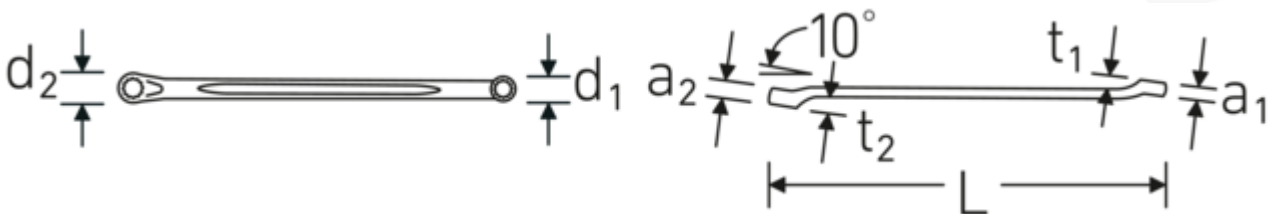

Double-ended ring spanner, inch

230a

Art.No. 41614648
GTIN 4018754139484
Model 230a 15/16 x 1

Label. Double-ended ring spanner Spanner size 15/16 " L.340mm

- Features.**
- shallow offset
 - SAE AS 954 (dimensions and test loads)
 - Fed. Spec. GGG-W-636E
 - S.B.A.C. Techn. Spec. T.S. 48 up to 1/2"
 - HPQ® high performance steel, chrome plated

Advantages.

Shallow-crank

Technical Drawing.

Technical Attributes.

a1	14,5 mm
a2	15 mm

Logistics data.

Depth mm (IFS)	350
Width mm (IFS)	35
Height mm (IFS)	23

Drive profile	Double hexagon AS-Drive®	Length (packed, mm)	360
d1	34,1 mm	Width (packed, mm)	150
d2	36,5 mm	Height (packed, mm)	50
Length mm (L)	340 mm	Volume (packed, dm3)	2.7 dm3
Spanner width 1 [inch]	15/16 "	Art. no.	41614648
Spanner width s 2 [inch]	1 "	Weight (gross, kg)	1,940
t1	22 mm	Weight PAP (kg)	0,000
t2	23 mm	Weight PVC (kg)	0,017
		GTIN	4018754139484
		Country of origin	GERMANY
		Region of origin	Nordrhein-Westfalen
		WEEE/ElektroG	nicht ear-pflichtig
		Customs tariff no.	82041100
		Packing standard	5
		Weight	375 g