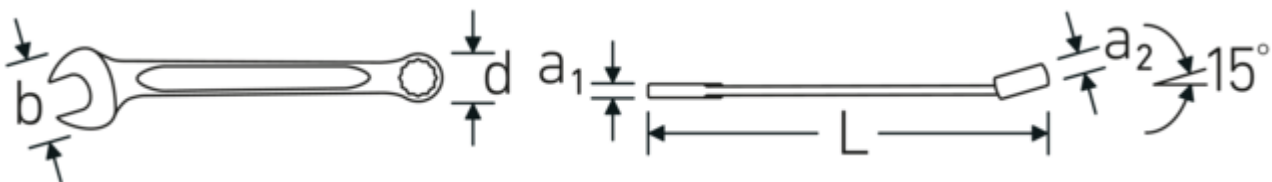

Technical Drawing.

Technical Attributes.

a1	14 mm
a2	21 mm
Width mm (b)	103 mm
d	73 mm
DIN	DIN 3113 Form A
Length mm (L)	530 mm
Jaw angle	15 °
Spanner width 1 [mm]	50 mm
Ringstellung	15 °
Spanner width 2 [mm]	50 mm
t	1 mm

Logistics data.

Depth mm (IFS)	531
Width mm (IFS)	103
Height mm (IFS)	40
Length (packed, mm)	532
Width (packed, mm)	104
Height (packed, mm)	41
Volume (packed, dm³)	2.268448 dm³
Art. no.	40085050
Weight (gross, kg)	1,615
Weight PAP (kg)	0,000
Weight PVC (kg)	0,000
GTIN	4018754019045