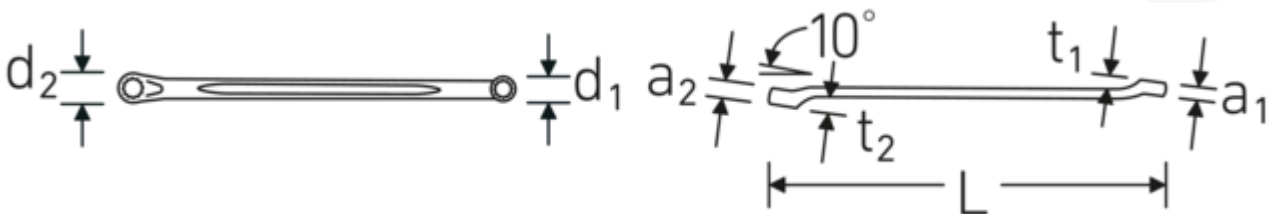

Technical Drawing.

Technical Attributes.

a1 7 mm
a2 8 mm

Logistics data.

Depth mm (IFS) 200
Width mm (IFS) 14
Height mm (IFS) 10