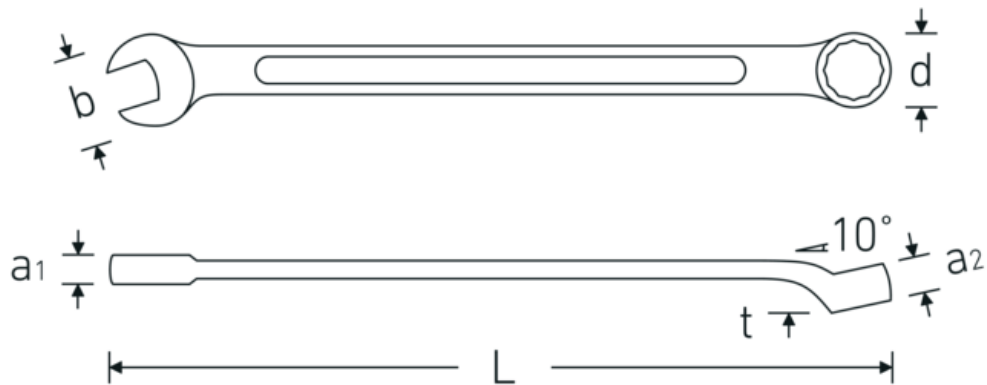

Combination spanner set

OPEN BOX 14

Art.No. 96401004
GTIN 4018754080700
Model 14/15

Label.

Combination spanner set 14/15 6 - 32 15 pcs.

Features.

- spanners with metric, equal wrench sizes in roll-up pouch
- DIN 3113 Form A/ISO 7738 Form A
- jaw side straight, ring side 10° angled
- sturdy, slim and lightweight intelligent construction
- high bending strength due to double T-profile
- STAHLWILLE round finish ensures a surface that is pleasant to the skin and has a good grip
- extremely resilient, exceptionally durable
- drop-forged, hardened and cooled in oil bath
- chrome-alloy-steel, chrome plated

Content:

SW 8; 10; 13; 16; 17; 18; 19; 22 mm

Advantages.

Made in Germany - Combination spanner set in sturdy roll-up case, 15 pcs.-pce., 6 - 32 mm, ring side 15° angled, DIN 3113 Form B, .

Technical Drawing.

Technical Attributes.

Number of tools	15 pcs.
Range	6 - 32
DIN	DIN 3113 Form B
Jaw angle	10 °
No.	14/15

Logistics data.

Depth mm (IFS)	475
Width mm (IFS)	90
Height mm (IFS)	85
Length (packed, mm)	475
Width (packed, mm)	90
Height (packed, mm)	85
Volume (packed, dm3)	3.63375 dm3
Art. no.	96401004
Weight (gross, kg)	4,000
Weight PAP (kg)	0,000
Weight PVC (kg)	0,004
GTIN	4018754080700
Country of origin	GERMANY
Region of origin	Nordrhein-Westfalen
WEEE/ElektroG	nicht ear-pflichtig
Customs tariff no.	82041100
Packing standard	1
Weight	3370 g

Variants.

Art. no.	Art. no. (ERP)	Description	GTIN
96401008	OPEN BOX 14/6	TCS spanner set OPEN BOX 14/6 10 - 24 6 pcs.	4018754122912
96400308	OPEN BOX 14/8 EXTRA	TCS spanner set OPEN BOX 14/8 EXTRA 8 - 19 8 pcs.	4018754291205
96401009	OPEN BOX 14/9	TCS spanner set OPEN BOX 14/9 10 - 30 9 pcs.	4018754122929
96401006	OPEN BOX 14/11	TCS spanner set OPEN BOX 14/11 8 - 22 11 pcs.	4018754080724
96401004	14/15	Combination spanner set 14/15 6 - 32 15 pcs.	4018754080700
96401005	OPEN BOX 14/17	TCS spanner set OPEN BOX 14/17 6 - 22 17 pcs.	4018754080717