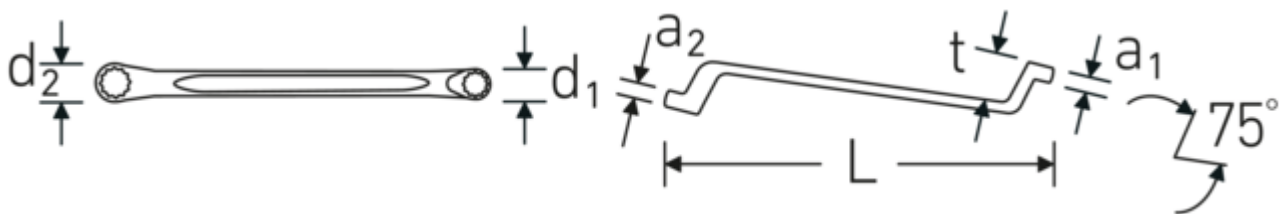

**Double-ended ring spanner  
StahlwilleSTABIL®, imperial, deep  
offset**

**StahlwilleSTABIL®20a**

Art.No. 41443842  
GTIN 4018754022502  
Model 20a 11/16 x 13/16

**Label.** Double-ended ring spanner Spanner size 11/16 x 13/16 " L.300mm

**Features.** StahlwilleSTABIL®  

- offset
- Chrome Alloy Steel, chrome plated

**Advantages.**

Low-crank

**Technical Drawing.**

**Technical Attributes.**

a1	12 mm
a2	13 mm
Drive profile	Double hexagon AS-Drive®
d1	25,3 mm

## Variants.

Art. no.	Art. no. (ERP)	Description	GTIN
41441620	20a 1/4 x 5/16	Double-ended ring spanner Spanner size 1/4 x 5/16 " L.180mm	4018754022410
41442428	20a 3/8 x 7/16	Double-ended ring spanner Spanner size 3/8 x 7/16 " L.200mm	4018754022427
41443234	20a 1/2 x 9/16	Double-ended ring spanner Spanner size 1/2 x 9/16 " L.220mm	4018754022441
41443436	20a 9/16 x 5/8	Double-ended ring spanner Spanner size 9/16 " L.245mm	4018754022458
41443538	20a 19/32 x 11/16	Double-ended ring spanner Spanner size 19/32 " L.255mm	4018754022465
41443640	20a 5/8 x 3/4	Double-ended ring spanner Spanner size 5/8 " L.270mm	4018754022489
41443842	20a 11/16 x 13/16	Double-ended ring spanner Spanner size 11/16 x 13/16 " L.300mm	4018754022502
41444044	20a 3/4 x 7/8	Double-ended ring spanner Spanner size 3/4 x 7/8 " L.300mm	4018754022519
41444142	20a 25/32 x 13/16	Double-ended ring spanner Spanner size 25/32 " L.300mm	4018754022526
41444446	20a 7/8 x 15/16	Double-ended ring spanner Spanner size 7/8 " L.330mm	4018754022540
41444648	20a 15/16 x 1	Double-ended ring spanner Spanner size 15/16 " L.330mm	4018754022557
41445258	20a 1 1/8 x 1 5/16	Double-ended ring spanner Spanner size 1 1/8 x 1 5/16 " L.365mm	4018754022588