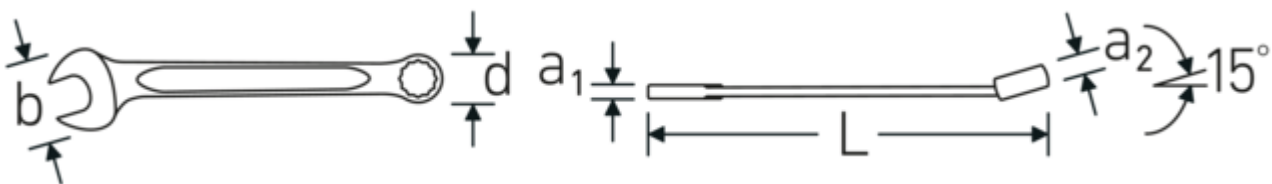

Combination spanner OPEN BOX, inch OPEN BOX 13a

Art.No. **40483838**
GTIN **4018754020195**
Model **OPEN BOX 13a 11/16**

Label. Combination spanner OPEN BOX long Spanner size 11/16 " L.200mm

Features. • Chrome Alloy Steel, chrome plated

Advantages.

Made in Germany – STAHLWILLE Combination spanner OPEN BOX, inch , open end 15 °angled, length 200 mm, DIN 3113 Form A, , 40483838.

Technical Drawing.

Technical Attributes.

a1	6,7 mm
a2	11,5 mm
Width mm (b)	40 mm
d	25,3 mm
DIN	DIN 3113 Form A
Length mm (L)	200 mm

Logistics data.

Depth mm (IFS)	200
Width mm (IFS)	40
Height mm (IFS)	11
Length (packed, mm)	210
Width (packed, mm)	70
Height (packed, mm)	55

Jaw angle	15 °	Volume (packed, dm3)	0.8085 dm3
Ringstellung	15 °	Art. no.	40483838
Spanner width 1 [inch]	11/16 "	Weight (gross, kg)	1,160
Spanner width s 2 [inch]	11/16 "	Weight PAP (kg)	0,000
		Weight PVC (kg)	0,010
		GTIN	4018754020195
		Country of origin	GERMANY
		Region of origin	Nordrhein-Westfalen
		WEEE/ElektroG	nicht ear-pflichtig
		Customs tariff no.	82041100
		Packing standard	10
		Weight	116 g