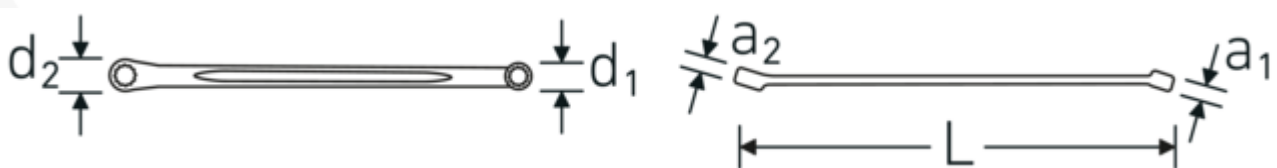

Double-ended ring spanner, inch, extra long

220a

Art.No. 41431620
GTIN 4018754156788
Model 220a 1/4 x 5/16

Label.

Double-ended ring spanner Spanner size 1/4 x 5/16 " L.205mm

Features.

- extra long
- 15° angled
- SAE AS 954-E (test loads)
- HPQ® high performance steel, chrome plated

Advantages.

Extra long

Product highlights.

Technical Drawing.

Technical Attributes.

| | |
|---------------------------------|--------------------------|
| a1 | 5,6 mm |
| a2 | 6 mm |
| Drive profile | Double hexagon AS-Drive® |
| d1 | 9,9 mm |
| d2 | 12,2 mm |
| Length mm (L) | 205 mm |
| Spanner width 1 [inch] | 1/4 " |
| Spanner width s 2 [inch] | 5/16 " |

Logistics data.

| | |
|-----------------------------|---------------------|
| Depth mm (IFS) | 205 |
| Width mm (IFS) | 12 |
| Height mm (IFS) | 8 |
| Length (packed, mm) | 220 |
| Width (packed, mm) | 40 |
| Height (packed, mm) | 11 |
| Volume (packed, dm3) | 0.0968 dm3 |
| Art. no. | 41431620 |
| Weight (gross, kg) | 0,176 |
| Weight PAP (kg) | 0,000 |
| Weight PVC (kg) | 0,005 |
| GTIN | 4018754156788 |
| Country of origin | GERMANY |
| Region of origin | Nordrhein-Westfalen |
| WEEE/ElektroG | nicht ear-pflichtig |
| Customs tariff no. | 82041100 |
| Packing standard | 5 |
| Weight | 33 g |