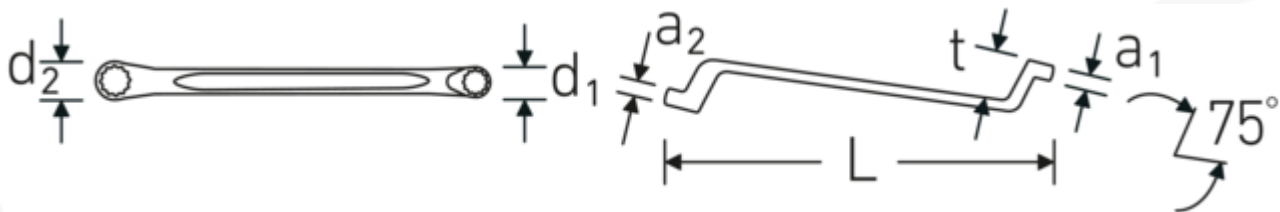

Double ended ring spanner, metric, offset

StahlwilleSTABIL®20

Art.No. **41040810**
 GTIN **4018754020812**
 Model **StahlwilleSTABIL 20 8 x 10**

Label. Double-ended ring spanner Spanner size 8 mm L.180mm

Features. StahlwilleSTABIL®

- offset
- DIN 838/ISO 10104
- Chrome Alloy Steel, chrome plated

Advantages.

Low-crank Manufactured from durable chrome-alloy steel for a long service life and resistance to wear.

Technical Drawing.

Technical Attributes.

a1 7 mm
 a2 9 mm

Logistics data.

Depth mm (IFS) 189
 Width mm (IFS) 16
 Height mm (IFS) 23

Drive profile	Double hexagon AS-Drive®	Length (packed, mm)	200
d1	13,1 mm	Width (packed, mm)	70
d2	15,8 mm	Height (packed, mm)	36
Length mm (L)	180 mm	Volume (packed, dm3)	0.504 dm3
Spanner width 1 [mm]	8 mm	Art. no.	41040810
Spanner width 2 [mm]	10 mm	Weight (gross, kg)	0,610
t	21 mm	Weight PAP (kg)	0,000
		Weight PVC (kg)	0,009
		GTIN	4018754020812
		Country of origin	GERMANY
		Region of origin	Nordrhein-Westfalen
		WEEE/ElektroG	nicht ear-pflichtig
		Customs tariff no.	82041100
		Packing standard	10
		Weight	61 g