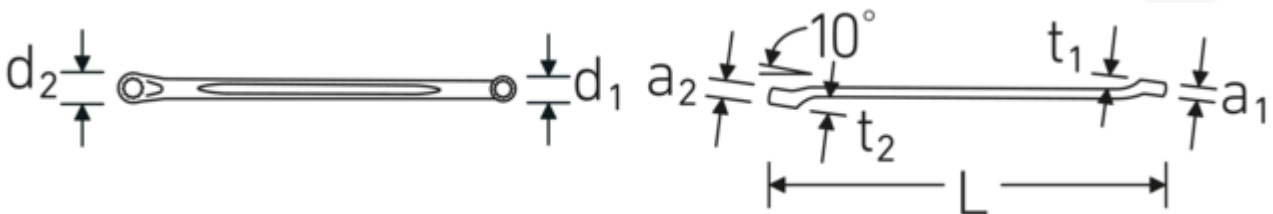

Double-ended ring spanner, inch

230a

Art.No. 41613640
GTIN 4018754023110
Model 230a 5/8 x 3/4

Label.

Double-ended ring spanner Spanner size 5/8 " L.274mm

Features.

- shallow offset
- SAE AS 954 (dimensions and test loads)
- Fed. Spec. GGG-W-636E
- S.B.A.C. Techn. Spec. T.S. 48 up to 1/2"
- HPQ® high performance steel, chrome plated

Advantages.

Shallow-crank

Technical Drawing.

Technical Attributes.

a1	11,1 mm
a2	12 mm

Logistics data.

Depth mm (IFS)	280
Width mm (IFS)	25
Height mm (IFS)	18

Drive profile	Double hexagon AS-Drive®	Length (packed, mm)	285
d1	22,6 mm	Width (packed, mm)	65
d2	27,5 mm	Height (packed, mm)	50
Length mm (L)	274 mm	Volume (packed, dm3)	0.92625 dm3
Spanner width 1 [inch]	5/8 "	Art. no.	41613640
Spanner width s 2 [inch]	3/4 "	Weight (gross, kg)	1,560
t1	14,8 mm	Weight PAP (kg)	0,000
t2	15,8 mm	Weight PVC (kg)	0,013
		GTIN	4018754023110
		Country of origin	GERMANY
		Region of origin	Nordrhein-Westfalen
		WEEE/ElektroG	nicht ear-pflichtig
		Customs tariff no.	82041100
		Packing standard	10
		Weight	160 g