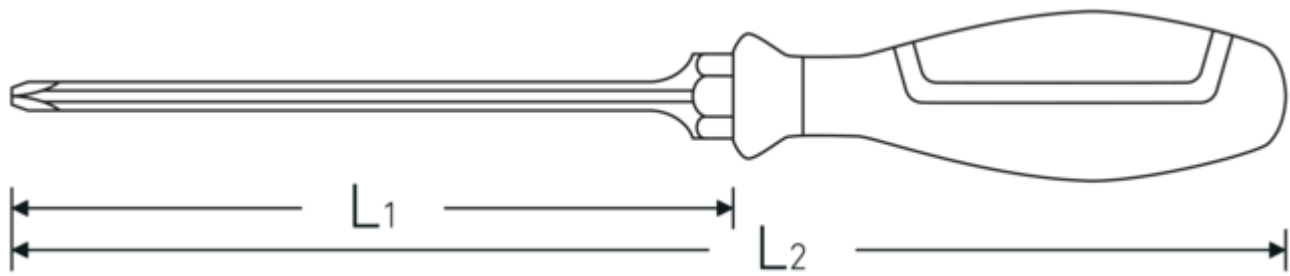

Cross-head screwdriver DRALL+

4632SK

Art.No. **46323102**

GTIN **4018754277858**

Model **4632SK 2**

**KREUZSCHLITZSCHRAUBENDREHE
PH MIT SCHLAGKAPPE, DRALL-
GRIFF**

Label.

Cross-head screwdriver DRALL+ Size PH2 L.100mm

Features.

- With impact cap and hex
- PHILLIPS®
- DIN ISO 8764-1, -2, ISO 8764-1, -2
- Chrome-alloy steel, matt chrome plated
- Black tip

Advantages.

With an impact cap and hex

Product highlights.

Safe.

The blades are made of exceptionally fine industrial-grade chrome alloy steel, through-hardened and anchored in the grip in such a way that they stay there.

Robust.

Whether you use the straight-bladed or Phillips/Pozidriv type - the cross-hatched blade tips will accurately and safely transmit maximum force to the screw head.

Technical Drawing.

Technical Attributes.

Drive profile	Phillips-Recess®
External hex (mm)	10 mm
Size of output profile	PH2
L1	100 mm
L2	215 mm

Logistics data.

Depth mm (IFS)	215
Width mm (IFS)	30
Height mm (IFS)	30
Length (packed, mm)	228
Width (packed, mm)	110
Height (packed, mm)	65
Volume (packed, dm3)	1.6302 dm3
Art. no.	46323102
Weight (gross, kg)	1,300
Weight PAP (kg)	0,082
Weight PVC (kg)	0,000
GTIN	4018754277858
Country of origin	GERMANY
Region of origin	Nordrhein-Westfalen
WEEE/ElektroG	nicht ear-pflichtig
Customs tariff no.	82054000
Packing standard	10
Weight	120 g