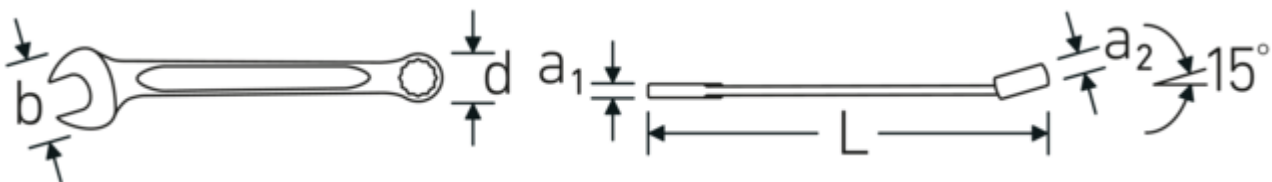

Technical Drawing.

Technical Attributes.

a1	8,4 mm
a2	14,5 mm
Width mm (b)	55 mm
d	36,3 mm
DIN	DIN 3113 Form A
Length mm (L)	300 mm
Jaw angle	15 °
Spanner width 1 [mm]	25 mm
Ringstellung	15 °
Spanner width 2 [mm]	25 mm
t	5 mm

Logistics data.

Depth mm (IFS)	305
Width mm (IFS)	55
Height mm (IFS)	14
Length (packed, mm)	310
Width (packed, mm)	100
Height (packed, mm)	15
Volume (packed, dm³)	0.465 dm³
Art. no.	40082525
Weight (gross, kg)	1,405
Weight PAP (kg)	0,000
Weight PVC (kg)	0,016
GTIN	4018754018901