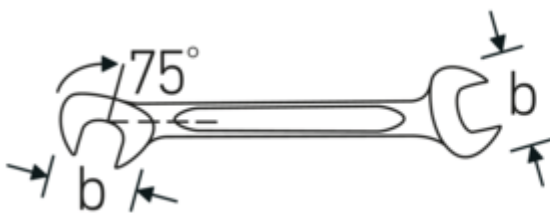

Small double-open ended spanner
ELECTRIC, inch

ELECTRIC 12a

Art.No. **40461212**
GTIN **4018754019939**
Model **ELECTRIC 12a 3/16**

Label.

Double open-ended spanner, small Spanner size null" L.70mm

Features.

- spanners with equal widths across flats
- straight design, jaw position 15° and 75°
- sturdy, slim and lightweight intelligent design
- high bending strength due to double T-profile
- STAHLWILLE's round finish ensures a surface that is pleasant to the skin and has a good grip
- extremely sturdy, exceptionally durable
- drop-forged, hardened and cooled in oil bath
- chrome-alloy steel, chrome plated

Technical Drawing.

Technical Attributes.

a	2 mm
Width mm (b)	10,5 mm
Length mm (L)	70 mm
Jaw angle	15/75 °
Spanner width 1 [inch]	3/16 "

Logistics data.

Depth mm (IFS)	70
Width mm (IFS)	11
Height mm (IFS)	2
Length (packed, mm)	70
Width (packed, mm)	40

Spanner width s 2 [inch]	3/16 "	Height (packed, mm)	7
		Volume (packed, dm³)	0.0196 dm ³
		Art. no.	40461212
		Weight (gross, kg)	0,053
		Weight PAP (kg)	0,000
		Weight PVC (kg)	0,002
		GTIN	4018754019939
		Country of origin	GERMANY
		Region of origin	Nordrhein-Westfalen
		WEEE/ElektroG	nicht ear-pflichtig
		Customs tariff no.	82041100
		Packing standard	10
		Weight	5 g