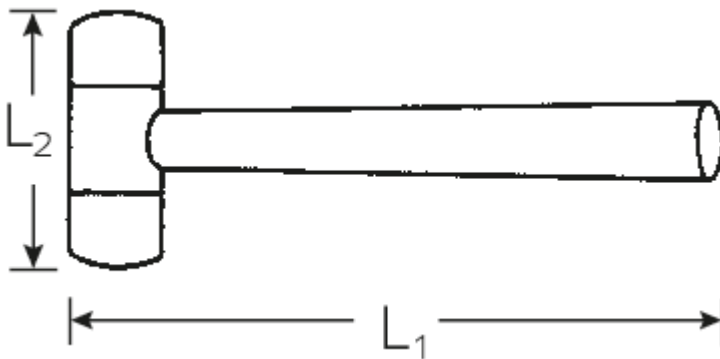

Nylon hammer

10956

Art.No. 70171050
GTIN 4018754197590
Model 10956N 50 NYLONHAMMER

Label. Nylon hammer L.340mm 865g 75Shore

Features.

- With interchangeable heads made of impact-resistant nylon vestamide and a hickory shaft

Technical Drawing.

Technical Attributes.

| | |
|-----------------|----------|
| d | 50 mm |
| Hardness degree | 75 Shore |
| L1 | 340 mm |
| L2 | 115 mm |

Logistics data.

| | |
|-----------------------------------|-----------------------|
| Depth mm (IFS) | 342 |
| Width mm (IFS) | 115 |
| Height mm (IFS) | 50 |
| Length (packed, mm) | 350 |
| Width (packed, mm) | 150 |
| Height (packed, mm) | 70 |
| Volume (packed, dm ³) | 3.675 dm ³ |

| | |
|---------------------------|---------------------|
| Art. no. | 70171050 |
| Weight (gross, kg) | 1,920 |
| Weight PAP (kg) | 0,144 |
| Weight PVC (kg) | 0,000 |
| GTIN | 4018754197590 |
| Country of origin | GERMANY |
| Region of origin | Nordrhein-Westfalen |
| WEEE/ElektroG | nicht ear-pflichtig |
| Customs tariff no. | 39269097 |
| Packing standard | 2 |
| Weight | 865 g |

Variants.

| Art. no. | Art. no. (ERP) | Description | GTIN |
|----------|-----------------------|------------------------------------|---------------|
| 70171027 | 10956N 27 NYLONHAMMER | Nylon hammer L.265mm 232g 75Shore | 4018754197552 |
| 70171032 | 10956N 32 NYLONHAMMER | Nylon hammer L.280mm 336g 75Shore | 4018754197569 |
| 70171035 | 10956N 35 NYLONHAMMER | Nylon hammer L.290mm 413g 75Shore | 4018754197576 |
| 70171040 | 10956N 40 NYLONHAMMER | Nylon hammer L.320mm 546g 75Shore | 4018754197583 |
| 70171050 | 10956N 50 NYLONHAMMER | Nylon hammer L.340mm 865g 75Shore | 4018754197590 |
| 70171060 | 10956N 60 NYLONHAMMER | Nylon hammer L.380mm 1339g 75Shore | 4018754197606 |