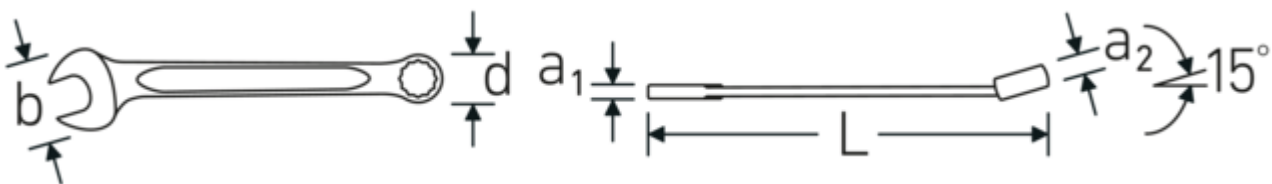

Combination spanner OPEN BOX, inch
OPEN BOX 13a

Art.No. 40485050
GTIN 4018754020263
Model OPEN BOX 13a 1 1/16

Label. Combination spanner OPEN BOX long Spanner size 1 1/16 " L.300mm

Features. • Chrome Alloy Steel, chrome plated

Advantages.

Made in Germany – STAHLWILLE Combination spanner OPEN BOX, inch , open end 15 °angled, length 300 mm, DIN 3113 Form A, , 40485050.

Technical Drawing.

Technical Attributes.

a1	8,4 mm
a2	14,5 mm
Width mm (b)	60 mm
d	39,2 mm
DIN	DIN 3113 Form A
Length mm (L)	300 mm

Logistics data.

Depth mm (IFS)	300
Width mm (IFS)	60
Height mm (IFS)	14
Length (packed, mm)	310
Width (packed, mm)	75
Height (packed, mm)	63

Jaw angle	15 °	Volume (packed, dm3)	1.46475 dm3
Ringstellung	15 °	Art. no.	40485050
Spanner width 1 [inch]	1 1/16 "	Weight (gross, kg)	1,635
Spanner width s 2 [inch]	1 1/16 "	Weight PAP (kg)	0,000
		Weight PVC (kg)	0,014
		GTIN	4018754020263
		Country of origin	GERMANY
		Region of origin	Nordrhein-Westfalen
		WEEE/ElektroG	nicht ear-pflichtig
		Customs tariff no.	82041100
		Packing standard	5
		Weight	327 g