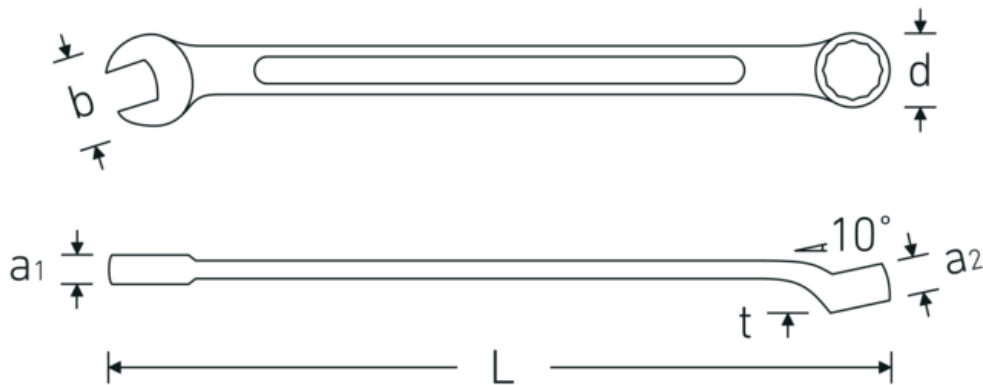

Combination spanner set OPEN BOX

OPEN BOX 14

Art.No. **96401006**
GTIN **4018754080724**
Model **OPEN BOX 14/11**

Label.

TCS spanner set OPEN BOX 14/11 8 - 22 11 pcs.

Features.

- spanners with metric, equal wrench sizes in roll-up pouch
- DIN 3113 Form A/ISO 7738 Form A
- jaw side straight, ring side 10° angled
- sturdy, slim and lightweight intelligent construction
- high bending strength due to double T-profile
- STAHLWILLE round finish ensures a surface that is pleasant to the skin and has a good grip
- extremely resilient, exceptionally durable
- drop-forged, hardened and cooled in oil bath
- chrome-alloy-steel, chrome plated

Content:

SW 8; 10; 13; 16; 17; 18; 19; 22 mm

Advantages.

Made in Germany - TCS spanner set in sturdy roll-up case, 11 pcs.-pce., 8 - 22 mm, ring side 15° angled, DIN 3113 Form B, .

Technical Drawing.

Technical Attributes.

Number of tools	11 pcs.
Range	8 - 22
DIN	DIN 3113 Form B
Jaw angle	10 °
No.	14/11

Logistics data.

Depth mm (IFS)	300
Width mm (IFS)	95
Height mm (IFS)	30
Length (packed, mm)	300
Width (packed, mm)	165
Height (packed, mm)	90
Volume (packed, dm ³)	4.455 dm ³
Art. no.	96401006
Weight (gross, kg)	1,545
Weight PAP (kg)	0,000
Weight PVC (kg)	0,008
GTIN	4018754080724
Country of origin	GERMANY
Region of origin	Nordrhein-Westfalen
WEEE/ElektroG	nicht ear-pflichtig
Customs tariff no.	82041100
Packing standard	1
Weight	1137 g

Variants.

Art. no.	Art. no. (ERP)	Description	GTIN
96401008	OPEN BOX 14/6	TCS spanner set OPEN BOX 14/6 10 - 24 6 pcs.	4018754122912
96400308	OPEN BOX 14/8 EXTRA	TCS spanner set OPEN BOX 14/8 EXTRA 8 - 19 8 pcs.	4018754291205
96401009	OPEN BOX 14/9	TCS spanner set OPEN BOX 14/9 10 - 30 9 pcs.	4018754122929
96401006	OPEN BOX 14/11	TCS spanner set OPEN BOX 14/11 8 - 22 11 pcs.	4018754080724
96401004	14/15	Combination spanner set 14/15 6 - 32 15 pcs.	4018754080700
96401005	OPEN BOX 14/17	TCS spanner set OPEN BOX 14/17 6 - 22 17 pcs.	4018754080717