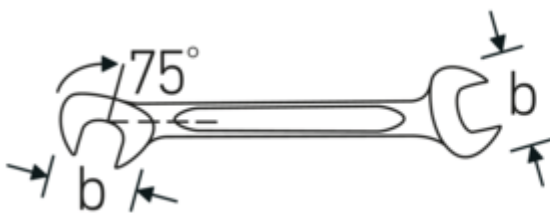

**Small double-open ended spanner
ELECTRIC, inch**

ELECTRIC 12a

Art.No. **40463434**
GTIN **4018754020041**
Model **ELECTRIC 12a 9/16**

Label.

Double open-ended spanner, small Spanner size null" L.131mm

Features.

- spanners with equal widths across flats
- straight design, jaw position 15° and 75°
- sturdy, slim and lightweight intelligent design
- high bending strength due to double T-profile
- STAHLWILLE's round finish ensures a surface that is pleasant to the skin and has a good grip
- extremely sturdy, exceptionally durable
- drop-forged, hardened and cooled in oil bath
- chrome-alloy steel, chrome plated

Technical Drawing.

Technical Attributes.

a	3 mm
Width mm (b)	28,3 mm
Length mm (L)	131 mm
Jaw angle	15/75 °
Spanner width 1 [inch]	9/16 "

Logistics data.

Depth mm (IFS)	131
Width mm (IFS)	29
Height mm (IFS)	3
Length (packed, mm)	135
Width (packed, mm)	70

Spanner width s 2 [inch]	9/16 "	Height (packed, mm)	15
		Volume (packed, dm3)	0.14175 dm3
		Art. no.	40463434
		Weight (gross, kg)	0,360
		Weight PAP (kg)	0,000
		Weight PVC (kg)	0,004
		GTIN	4018754020041
		Country of origin	GERMANY
		Region of origin	Nordrhein-Westfalen
		WEEE/ElektroG	nicht ear-pflichtig
		Customs tariff no.	82041100
		Packing standard	10
		Weight	36 g