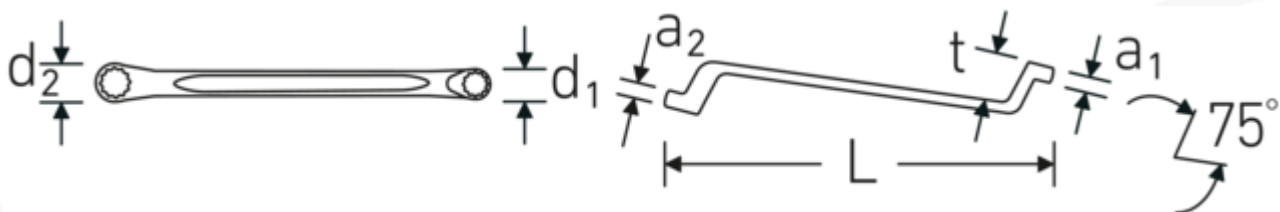

Double ended ring spanner, metric, offset

StahlwilleSTABIL®20

Art.No. 41042426
GTIN 4018754021062
Model StahlwilleSTABIL 20 24 x 26

Label. Double-ended ring spanner Spanner size 24 x 26 mm L.330mm

Features. StahlwilleSTABIL®

- offset
- DIN 838/ISO 10104
- Chrome Alloy Steel, chrome plated

Advantages.

Low-crank Manufactured from durable chrome-alloy steel for a long service life and resistance to wear.

Technical Drawing.

Technical Attributes.

a1 14 mm
a2 15 mm

Logistics data.

Depth mm (IFS) 330
Width mm (IFS) 37
Height mm (IFS) 15

Drive profile	Double hexagon AS-Drive®	Length (packed, mm)	380
d1	34,7 mm	Width (packed, mm)	110
d2	37,3 mm	Height (packed, mm)	20
Length mm (L)	330 mm	Volume (packed, dm3)	0.836 dm3
Spanner width 1 [mm]	24 mm	Art. no.	41042426
Spanner width 2 [mm]	26 mm	Weight (gross, kg)	2,135
t	34 mm	Weight PAP (kg)	0,000
		Weight PVC (kg)	0,017
		GTIN	4018754021062
		Country of origin	GERMANY
		Region of origin	Nordrhein-Westfalen
		WEEE/ElektroG	nicht ear-pflichtig
		Customs tariff no.	82041100
		Packing standard	5
		Weight	427 g