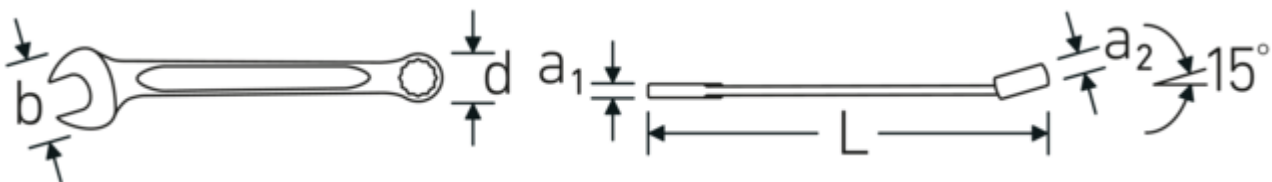

Double T-profile

Offset Shaft Design

Anti-Slip-Drive

The AS-Drive® profile enables highforce transmission without damaging the fasteners. While the force acts on the flats of the screws, the corners are left free and are not rounded off.

Technical Drawing.

Technical Attributes.

| | |
|----------------------|-----------------|
| a1 | 15 mm |
| a2 | 22 mm |
| Width mm (b) | 114 mm |
| d | 81 mm |
| DIN | DIN 3113 Form A |
| Length mm (L) | 560 mm |
| Jaw angle | 15 ° |
| Spanner width 1 [mm] | 55 mm |
| Ringstellung | 15 ° |
| Spanner width 2 [mm] | 55 mm |
| t | 1 mm |