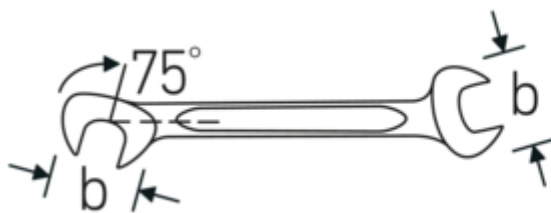

Small double-open ended spanner
ELECTRIC, inch

ELECTRIC 12a

Art.No. **40463232**
GTIN **4018754020034**
Model **ELECTRIC 12a 1/2**

Label.

Double open-ended spanner, small Spanner size null" L.131mm

Features.

- spanners with equal widths across flats
- straight design, jaw position 15° and 75°
- sturdy, slim and lightweight intelligent design
- high bending strength due to double T-profile
- STAHLWILLE's round finish ensures a surface that is pleasant to the skin and has a good grip
- extremely sturdy, exceptionally durable
- drop-forged, hardened and cooled in oil bath
- chrome-alloy steel, chrome plated

Technical Drawing.

Technical Attributes.

| | |
|------------------------|---------|
| a | 3 mm |
| Width mm (b) | 28,3 mm |
| Length mm (L) | 131 mm |
| Jaw angle | 15/75 ° |
| Spanner width 1 [inch] | 1/2 " |

Logistics data.

| | |
|---------------------|-----|
| Depth mm (IFS) | 131 |
| Width mm (IFS) | 29 |
| Height mm (IFS) | 3 |
| Length (packed, mm) | 135 |
| Width (packed, mm) | 70 |

| | | | |
|---------------------------------|-------|--|-------------------------|
| Spanner width s 2 [inch] | 1/2 " | Height (packed, mm) | 15 |
| | | Volume (packed, dm³) | 0.14175 dm ³ |
| | | Art. no. | 40463232 |
| | | Weight (gross, kg) | 0,375 |
| | | Weight PAP (kg) | 0,000 |
| | | Weight PVC (kg) | 0,004 |
| | | GTIN | 4018754020034 |
| | | Country of origin | GERMANY |
| | | Region of origin | Nordrhein-Westfalen |
| | | WEEE/ElektroG | nicht ear-pflichtig |
| | | Customs tariff no. | 82041100 |
| | | Packing standard | 10 |
| | | Weight | 37 g |