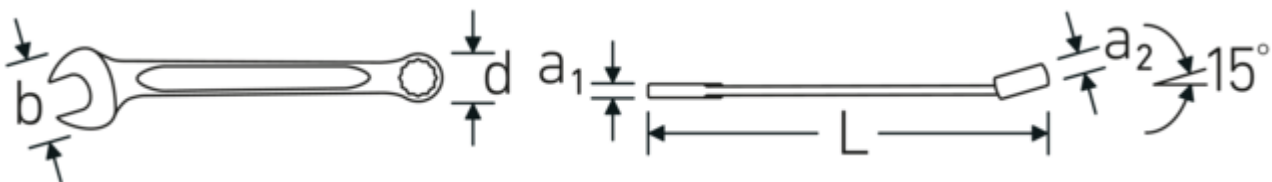

Double T-profile

Offset Shaft Design

Anti-Slip-Drive

The AS-Drive® profile enables highforce transmission without damaging the fasteners. While the force acts on the flats of the screws, the corners are left free and are not rounded off.

Technical Drawing.

Technical Attributes.

a1	11 mm
a2	19 mm
Width mm (b)	87 mm
d	53,6 mm
DIN	DIN 3113 Form A
Length mm (L)	480 mm
Jaw angle	15 °
Spanner width 1 [mm]	38 mm
Ringstellung	15 °
Spanner width 2 [mm]	38 mm
t	1 mm