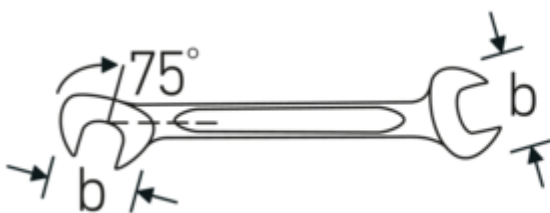

## Small double-open ended spanner ELECTRIC, metric

#### Label.

Double open-ended spanner, small Spanner size nullmm L.103mm

#### Features.

- straight design, jaw position 15° and 75°
- sturdy, slim and lightweight intelligent design
- high bending strength due to double T-profile
- STAHLWILLE's round finish ensures a surface that is pleasant to the skin and has a good grip
- extremely sturdy, exceptionally durable
- drop-forged, hardened and cooled in oil bath
- chrome-alloy steel, chrome plated

#### Technical Attributes.

a	3 mm
Width mm (b)	18,9 mm
Length mm (L)	103 mm
Jaw angle	15/75 °
Spanner width 1 [mm]	9 mm
Spanner width 2 [mm]	9 mm