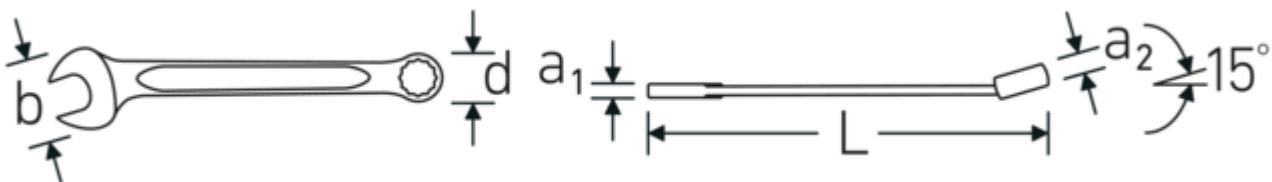

Double T-profile

Offset Shaft Design

Anti-Slip-Drive

The AS-Drive® profile enables highforce transmission without damaging the fasteners. While the force acts on the flats of the screws, the corners are left free and are not rounded off.

Technical Drawing.

Technical Attributes.

a1	5,3 mm
a2	8,5 mm
Width mm (b)	35 mm
d	21,9 mm
DIN	DIN 3113 Form A
Length mm (L)	170 mm
Jaw angle	15 °
Spanner width 1 [mm]	15 mm
Ringstellung	15 °
Spanner width 2 [mm]	15 mm
t	10 mm