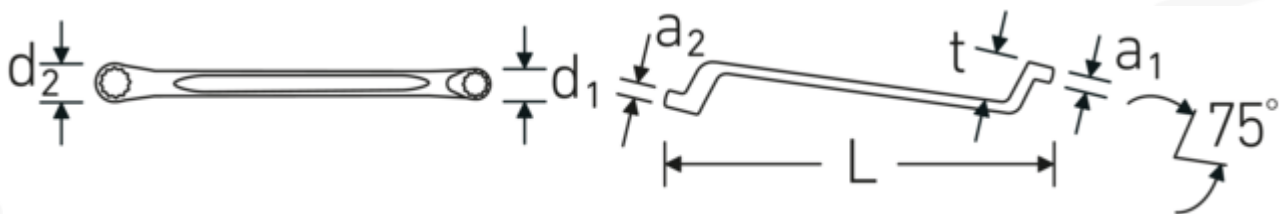

Double ended ring spanner, metric, offset

StahlwilleSTABIL®20

Art.No. **41042732**
 GTIN **4018754021123**
 Model **StahlwilleSTABIL 20 27 x 32**

Label. Double-ended ring spanner Spanner size 27 x 32 mm L.360mm

Features. StahlwilleSTABIL®

- offset
- DIN 838/ISO 10104
- Chrome Alloy Steel, chrome plated

Advantages.

Low-crank Manufactured from durable chrome-alloy steel for a long service life and resistance to wear.

Technical Drawing.

Technical Attributes.

a1 15 mm
 a2 16 mm

Logistics data.

Depth mm (IFS) 360
 Width mm (IFS) 47
 Height mm (IFS) 16

Drive profile	Double hexagon AS-Drive®	Length (packed, mm)	400
d1	39,3 mm	Width (packed, mm)	110
d2	47,2 mm	Height (packed, mm)	20
Length mm (L)	360 mm	Volume (packed, dm3)	0.88 dm3
Spanner width 1 [mm]	27 mm	Art. no.	41042732
Spanner width 2 [mm]	32 mm	Weight (gross, kg)	2,980
t	37 mm	Weight PAP (kg)	0,000
		Weight PVC (kg)	0,020
		GTIN	4018754021123
		Country of origin	GERMANY
		Region of origin	Nordrhein-Westfalen
		WEEE/ElektroG	nicht ear-pflichtig
		Customs tariff no.	82041100
		Packing standard	5
		Weight	596 g