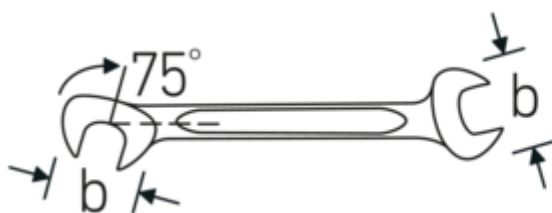

Small double-open ended spanner
ELECTRIC, inch

ELECTRIC 12a

Art.No. **40461414**
GTIN **4018754019953**
Model **ELECTRIC 12a 7/32**

Label. Double open-ended spanner, small Spanner size null" L.78mm

- Features.**
- spanners with equal widths across flats
 - straight design, jaw position 15° and 75°
 - sturdy, slim and lightweight intelligent design
 - high bending strength due to double T-profile
 - STAHLWILLE's round finish ensures a surface that is pleasant to the skin and has a good grip
 - extremely sturdy, exceptionally durable
 - drop-forged, hardened and cooled in oil bath
 - chrome-alloy steel, chrome plated

Technical Drawing.

Technical Attributes.

a	2 mm
Width mm (b)	12,6 mm
Length mm (L)	78 mm
Jaw angle	15/75 °
Spanner width 1 [inch]	7/32 "

Logistics data.

Depth mm (IFS)	78
Width mm (IFS)	13
Height mm (IFS)	2
Length (packed, mm)	90
Width (packed, mm)	40

Spanner width s 2 [inch]	7/32 "	Height (packed, mm)	10
		Volume (packed, dm3)	0.036 dm3
		Art. no.	40461414
		Weight (gross, kg)	0,063
		Weight PAP (kg)	0,000
		Weight PVC (kg)	0,002
		GTIN	4018754019953
		Country of origin	GERMANY
		Region of origin	Nordrhein-Westfalen
		WEEE/ElektroG	nicht ear-pflichtig
		Customs tariff no.	82041100
		Packing standard	10
		Weight	6 g