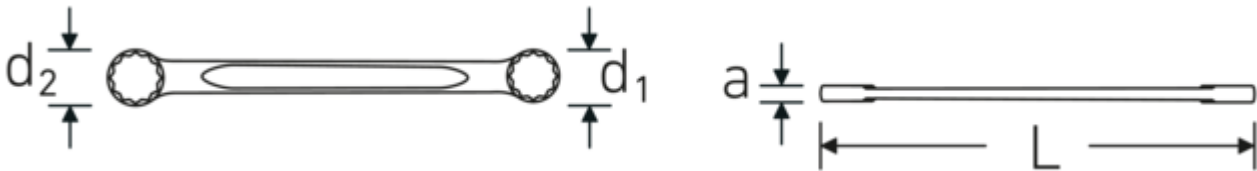

Technical Drawing.

Technical Attributes.

a	6 mm
Drive profile	Double hexagon AS-Drive®
d1	15,4 mm
d2	16,6 mm

Logistics data.

Depth mm (IFS)	132
Width mm (IFS)	17
Height mm (IFS)	6
Length (packed, mm)	132