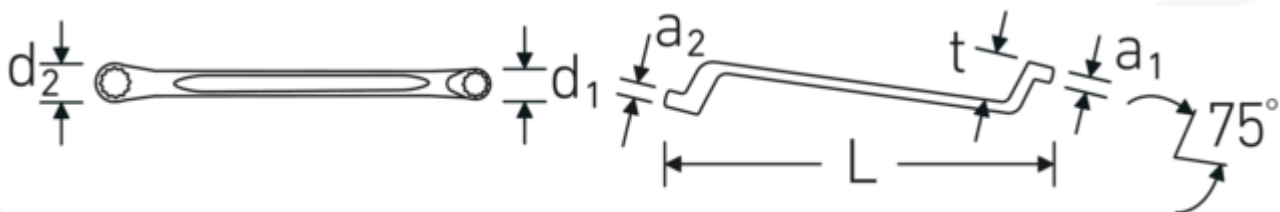

Double ended ring spanner, metric, offset

StahlwilleSTABIL®20

Art.No. 41042123
GTIN 4018754021031
Model StahlwilleSTABIL 20 21 x 23

Label. Double-ended ring spanner Spanner size 21 x 23 mm L.315mm

Features. StahlwilleSTABIL®

- offset
- DIN 838/ISO 10104
- Chrome Alloy Steel, chrome plated

Advantages.

Low-crank Manufactured from durable chrome-alloy steel for a long service life and resistance to wear.

Technical Drawing.

Technical Attributes.

a1 13 mm
a2 14 mm

Logistics data.

Depth mm (IFS) 328
Width mm (IFS) 35
Height mm (IFS) 35

Drive profile	Double hexagon AS-Drive®	Length (packed, mm)	335
d1	30,7 mm	Width (packed, mm)	88
d2	33,4 mm	Height (packed, mm)	37
Length mm (L)	315 mm	Volume (packed, dm3)	1.09076 dm3
Spanner width 1 [mm]	21 mm	Art. no.	41042123
Spanner width 2 [mm]	23 mm	Weight (gross, kg)	1,560
t	31 mm	Weight PAP (kg)	0,000
		Weight PVC (kg)	0,014
		GTIN	4018754021031
		Country of origin	GERMANY
		Region of origin	Nordrhein-Westfalen
		WEEE/ElektroG	nicht ear-pflichtig
		Customs tariff no.	82041100
		Packing standard	5
		Weight	312 g