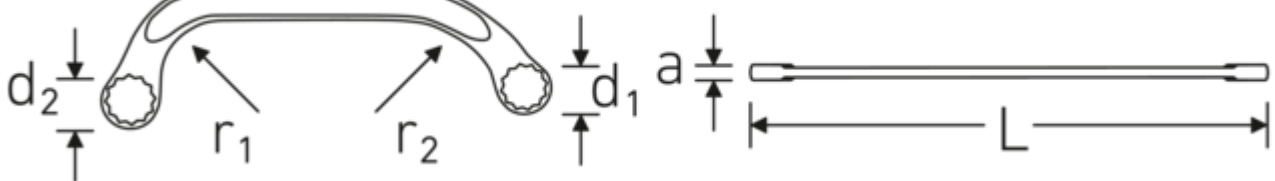

Double-ended ring spanner STARTER, metric

STARTER 27

Art.No. 41091113
GTIN 4018754022045
Model STARTER 27 11 x 13

Label. Double-ended ring spanner Spanner size 11 x 13 mm L.150mm

Features.

- ISO 3318
- Chrome Alloy Steel, chrome plated

Advantages.

ISO 3318

Technical Drawing.

Technical Attributes.

a	6,5 mm
Drive profile	Double hexagon AS-Drive®
d1	16,5 mm
d2	19,5 mm
Length mm (L)	150 mm

Logistics data.

Depth mm (IFS)	151
Width mm (IFS)	56
Height mm (IFS)	7
Length (packed, mm)	153
Width (packed, mm)	58

r1	35 mm	Height (packed, mm)	55
r2	60 mm	Volume (packed, dm ³)	0.48807 dm ³
Spanner width 1 [mm]	11 mm	Art. no.	41091113
Spanner width 2 [mm]	13 mm	Weight (gross, kg)	0,515
		Weight PAP (kg)	0,000
		Weight PVC (kg)	0,008
		GTIN	4018754022045
		Country of origin	GERMANY
		Region of origin	Nordrhein-Westfalen
		WEEE/ElektroG	nicht ear-pflichtig
		Customs tariff no.	82041100
		Packing standard	10
		Weight	50 g