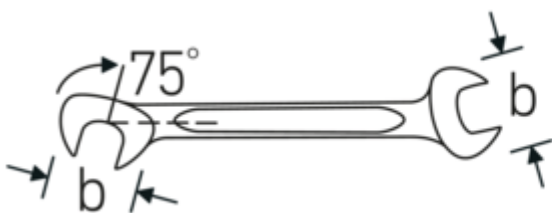

**Small double-open ended spanner**  
**ELECTRIC, metric**

**ELECTRIC 12**

Art.No. **40060505**  
GTIN **4018754018567**  
Model **ELECTRIC 12 5**

**Label.**

Double open-ended spanner, small Spanner size nullmm L.78mm

**Features.**

- straight design, jaw position 15° and 75°
- sturdy, slim and lightweight intelligent design
- high bending strength due to double T-profile
- STAHLWILLE's round finish ensures a surface that is pleasant to the skin and has a good grip
- extremely sturdy, exceptionally durable
- drop-forged, hardened and cooled in oil bath
- chrome-alloy steel, chrome plated

**Technical Drawing.**

**Technical Attributes.**

<b>a</b>	2 mm
<b>Width mm (b)</b>	12,6 mm
<b>Length mm (L)</b>	78 mm
<b>Jaw angle</b>	15/75 °
<b>Spanner width 1 [mm]</b>	5 mm
<b>Spanner width 2 [mm]</b>	5 mm

**Logistics data.**

<b>Depth mm (IFS)</b>	78
<b>Width mm (IFS)</b>	13
<b>Height mm (IFS)</b>	2
<b>Length (packed, mm)</b>	90
<b>Width (packed, mm)</b>	40
<b>Height (packed, mm)</b>	10

<b>Volume (packed, dm3)</b>	0.036 dm3
<b>Art. no.</b>	40060505
<b>Weight (gross, kg)</b>	0,073
<b>Weight PAP (kg)</b>	0,000
<b>Weight PVC (kg)</b>	0,002
<b>GTIN</b>	4018754018567
<b>Country of origin</b>	GERMANY
<b>Region of origin</b>	Nordrhein-Westfalen
<b>WEEE/ElektroG</b>	nicht ear-pflichtig
<b>Customs tariff no.</b>	82041100
<b>Packing standard</b>	10
<b>Weight</b>	7 g