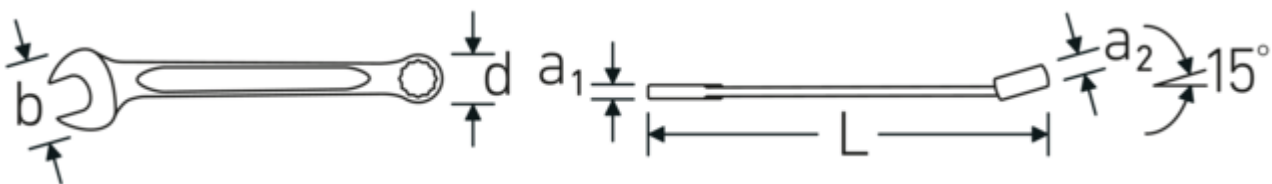

Combination spanner OPEN BOX, inch
OPEN BOX 13a

Art.No. 40482424
GTIN 4018754020133
Model OPEN BOX 13a 3/8

Label. Combination spanner OPEN BOX long Spanner size 3/8 " L.125mm

Features. • Chrome Alloy Steel, chrome plated

Advantages.

Made in Germany – STAHLWILLE Combination spanner OPEN BOX, inch , open end 15 °angled, length 125 mm, DIN 3113 Form A, , 40482424.

Technical Drawing.

Technical Attributes.

a1	4,8 mm
a2	7 mm
Width mm (b)	23 mm
d	14,3 mm
DIN	DIN 3113 Form A
Length mm (L)	125 mm

Logistics data.

Depth mm (IFS)	128
Width mm (IFS)	23
Height mm (IFS)	10
Length (packed, mm)	128
Width (packed, mm)	40
Height (packed, mm)	39

Jaw angle	15 °	Volume (packed, dm3)	0.19968 dm3
Ringstellung	15 °	Art. no.	40482424
Spanner width 1 [inch]	3/8 "	Weight (gross, kg)	0,365
Spanner width s 2 [inch]	3/8 "	Weight PAP (kg)	0,000
		Weight PVC (kg)	0,004
		GTIN	4018754020133
		Country of origin	GERMANY
		Region of origin	Nordrhein-Westfalen
		WEEE/ElektroG	nicht ear-pflichtig
		Customs tariff no.	82041100
		Packing standard	10
		Weight	32 g