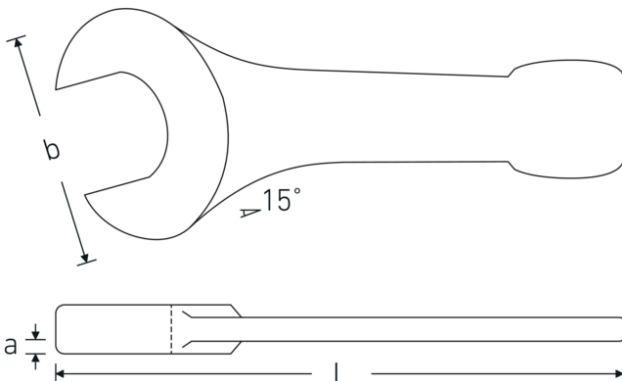

## Open-ended striking spanner

**4204**

Art.No. **42040050**  
GTIN **4018754023714**  
Model **4204 50**

**Label.** Open-ended striking spanner Spanner size 50mm L.275mm

**Features.**

- DIN 133
- special tool steel, grey finish

### Technical Attributes.

Length mm (L) 275 mm  
Spanner width 1 [mm] 50 mm

### Logistics data.

Depth mm (IFS) 270  
Width mm (IFS) 105

<b>Height mm (IFS)</b>	22
<b>Length (packed, mm)</b>	270
<b>Width (packed, mm)</b>	105
<b>Height (packed, mm)</b>	22
<b>Volume (packed, dm3)</b>	0.6237 dm3
<b>Art. no.</b>	42040050
<b>Weight (gross, kg)</b>	1,450
<b>Weight PAP (kg)</b>	0,000
<b>Weight PVC (kg)</b>	0,000
<b>GTIN</b>	4018754023714
<b>Country of origin</b>	GERMANY
<b>Region of origin</b>	Nordrhein-Westfalen
<b>WEEE/ElektroG</b>	nicht ear-pflichtig
<b>Customs tariff no.</b>	82041100
<b>Packing standard</b>	1
<b>Weight</b>	1445 g

42040075	4204 75	Open-ended striking spanner Spanner size 75mm L.375mm	4018754023769
42040080	4204 80	Open-ended striking spanner Spanner size 80mm L.408mm	4018754023776
42040085	4204 85	Open-ended striking spanner Spanner size 85mm L.408mm	4018754023783
42040090	4204 90	Open-ended striking spanner Spanner size 90mm L.445mm	4018754023790
42040095	4204 95	Open-ended striking spanner Spanner size 95mm L.445mm	4018754023806
42040100	4204 100	Open-ended striking spanner Spanner size 100mm L.485mm	4018754023813
42040105	4204 105	Open-ended striking spanner Spanner size 105mm L.485mm	4018754023820