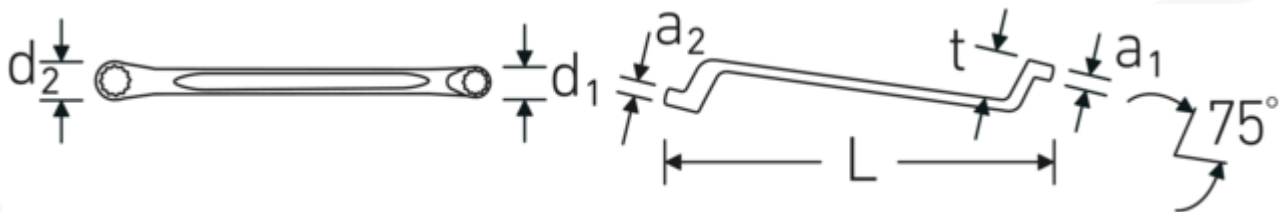

Double ended ring spanner, metric, offset

StahlwilleSTABIL®20

Art.No. 41041013
GTIN 4018754020843
Model StahlwilleSTABIL 20 10 x 13

Label. Double-ended ring spanner Spanner size 10 x 13 mm L.220mm

Features. StahlwilleSTABIL®

- offset
- DIN 838/ISO 10104
- Chrome Alloy Steel, chrome plated

Advantages.

Low-crank

Manufactured from durable chrome-alloy steel for a long service life and resistance to wear.

Technical Drawing.

Technical Attributes.

a1 9 mm
a2 10 mm

Logistics data.

Depth mm (IFS) 230
Width mm (IFS) 22
Height mm (IFS) 28

Drive profile	Double hexagon AS-Drive®	Length (packed, mm)	255
d1	15,8 mm	Width (packed, mm)	80
d2	20 mm	Height (packed, mm)	52
Length mm (L)	220 mm	Volume (packed, dm3)	1.0608 dm3
Spanner width 1 [mm]	10 mm	Art. no.	41041013
Spanner width 2 [mm]	13 mm	Weight (gross, kg)	1,200
t	25 mm	Weight PAP (kg)	0,000
		Weight PVC (kg)	0,010
		GTIN	4018754020843
		Country of origin	GERMANY
		Region of origin	Nordrhein-Westfalen
		WEEE/ElektroG	nicht ear-pflichtig
		Customs tariff no.	82041100
		Packing standard	10
		Weight	122 g