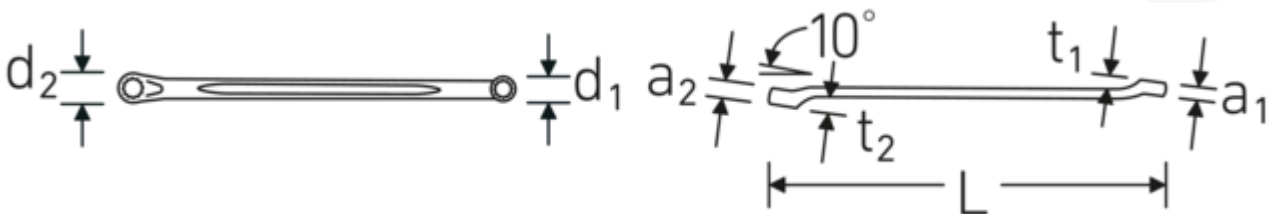

Double-ended ring spanner, inch

230a

Art.No. 41612428
GTIN 4018754023073
Model 230a 3/8 x 7/16

Label. Double-ended ring spanner Spanner size 3/8 x 7/16 " L.215mm

- Features.**
- shallow offset
 - SAE AS 954 (dimensions and test loads)
 - Fed. Spec. GGG-W-636E
 - S.B.A.C. Techn. Spec. T.S. 48 up to 1/2"
 - HPQ® high performance steel, chrome plated

Advantages.

Shallow-crank

Technical Drawing.

Technical Attributes.

a1 7,9 mm
a2 8,7 mm

Logistics data.

Depth mm (IFS) 221
Width mm (IFS) 17
Height mm (IFS) 13

Drive profile	Double hexagon AS-Drive®	Length (packed, mm)	225
d1	14,6 mm	Width (packed, mm)	50
d2	16,7 mm	Height (packed, mm)	34
Length mm (L)	215 mm	Volume (packed, dm3)	0.3825 dm3
Spanner width 1 [inch]	3/8 "	Art. no.	41612428
Spanner width s 2 [inch]	7/16 "	Weight (gross, kg)	0,740
t1	11,4 mm	Weight PAP (kg)	0,000
t2	11,7 mm	Weight PVC (kg)	0,006
		GTIN	4018754023073
		Country of origin	GERMANY
		Region of origin	Nordrhein-Westfalen
		WEEE/ElektroG	nicht ear-pflichtig
		Customs tariff no.	82041100
		Packing standard	10
		Weight	74 g