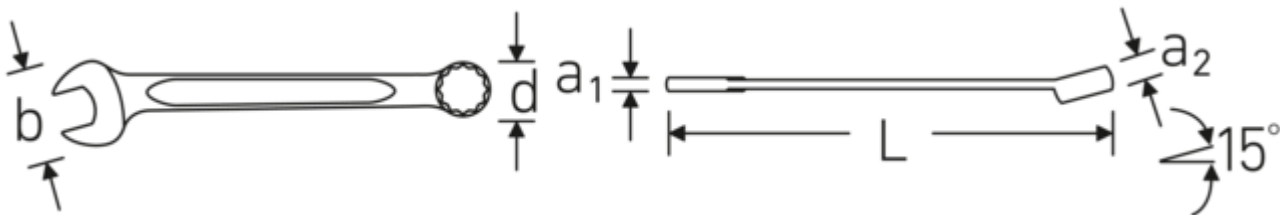

## Combination spanner, inch

130a

Art.No. 40573434  
GTIN 4018754020690  
Model 130a 9/16

**Label.** Combination spanner Spanner size 9/16 " L.165mm

**Features.**

- Fed. Spec. GGG-W-636 E
- HPQ® heavy-duty steel, chrome-plated

## Advantages.

Made in Germany – STAHLWILLE Combination spanner, inch , open end 15 ° angled, length 165 mm, Fed. Spec. GGG-W-636 E, , 40573434.

## Technical Attributes.

a1	7 mm
a2	8,5 mm
Width mm (b)	30,5 mm
d	20,6 mm

## Logistics data.

Depth mm (IFS)	164
Width mm (IFS)	31
Height mm (IFS)	14
Length (packed, mm)	175

<b>DIN</b>	Fed. Spec. GGG-W-636 E	<b>Width (packed, mm)</b>	50
<b>Length mm (L)</b>	165 mm	<b>Height (packed, mm)</b>	52
<b>Jaw angle</b>	15 °	<b>Volume (packed, dm3)</b>	0.455 dm3
<b>Ringstellung</b>	15 °	<b>Art. no.</b>	40573434
<b>Spanner width 1 [inch]</b>	9/16 "	<b>Weight (gross, kg)</b>	0,780
<b>Spanner width s 2 [inch]</b>	9/16 "	<b>Weight PAP (kg)</b>	0,000
		<b>Weight PVC (kg)</b>	0,003
		<b>GTIN</b>	4018754020690
		<b>Country of origin</b>	GERMANY
		<b>Region of origin</b>	Nordrhein-Westfalen
		<b>WEEE/ElektroG</b>	nicht ear-pflichtig
		<b>Customs tariff no.</b>	82041100
		<b>Packing standard</b>	10
		<b>Weight</b>	78 g