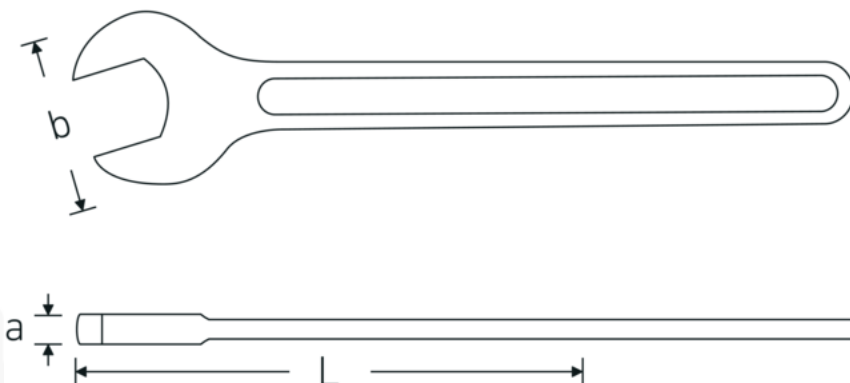

Open-ended spanner, metric

4004

Art.No. **40040600**
GTIN **4018754018390**
Model **4004 60**

Label. Open-ended spanner Spanner size nullmm L.492mm

Features.

- DIN 894 up to 85 mm
- special tool steel, grey finish

Advantages.

DIN 894 up to 85 mm.

Technical Drawing.

Technical Attributes.

a 18 mm
Width mm (b) 122 mm

Logistics data.

Depth mm (IFS) 492
Width mm (IFS) 121

Length mm (L)	492 mm	Height mm (IFS)	19
Spanner width 1 [mm]	60 mm	Length (packed, mm)	492
		Width (packed, mm)	121
		Height (packed, mm)	19
		Volume (packed, dm3)	1.131108 dm3
		Art. no.	40040600
		Weight (gross, kg)	1,410
		Weight PAP (kg)	0,000
		Weight PVC (kg)	0,000
		GTIN	4018754018390
		Country of origin	GERMANY
		Region of origin	Nordrhein-Westfalen
		WEEE/ElektroG	nicht ear-pflichtig
		Customs tariff no.	82041100
		Packing standard	1
		Weight	1650 g

Variants.

Art. no.	Art. no. (ERP)	Description	GTIN
40040240	4004 24	Open-ended spanner Spanner size nullmm L.215mm	4018754018307
40040270	4004 27	Open-ended spanner Spanner size nullmm L.238mm	4018754018314
40040300	4004 30	Open-ended spanner Spanner size nullmm L.261mm	4018754018321
40040320	4004 32	Open-ended spanner Spanner size nullmm L.273mm	4018754018338
40040360	4004 36	Open-ended spanner Spanner size nullmm L.300mm	4018754018345
40040410	4004 41	Open-ended spanner Spanner size nullmm L.335mm	4018754018352
40040460	4004 46	Open-ended spanner Spanner size nullmm L.369mm	4018754018369
40040500	4004 50	Open-ended spanner Spanner size nullmm L.412mm	4018754018376
40040550	4004 55	Open-ended spanner Spanner size nullmm L.457mm	4018754018383
40040600	4004 60	Open-ended spanner Spanner size nullmm L.492mm	4018754018390
40040650	4004 65	Open-ended spanner Spanner size nullmm L.528mm	4018754018406